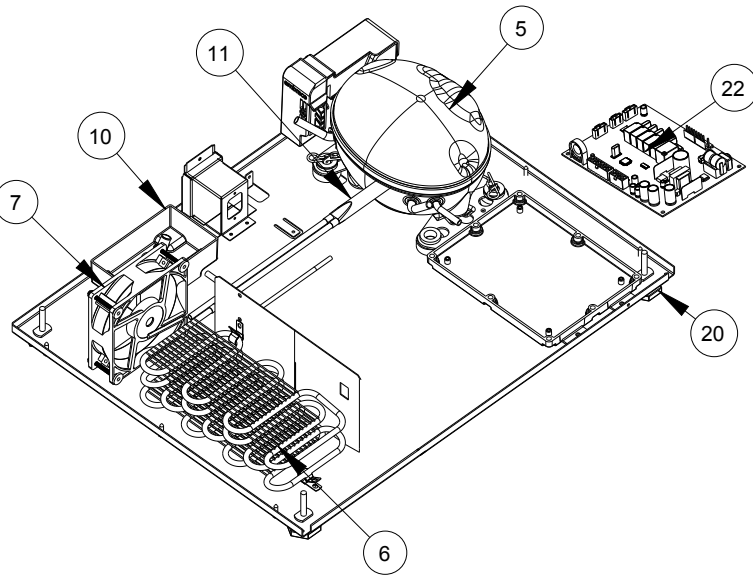

## Parts

UHBV524-IG01A		
1	ANTI-TIP BRACKET	80-55449-00
2	BACK PANEL	80-55481-00
3	STORAGE BIN	80-54059-00
4	BIN FRONT	80-55482-00
5	COMPRESSOR W/ELECTRICALS	80-55452-00
6	CONDENSER ASSEMBLY	80-55453-00
7	CONDENSER FAN MOTOR	80-54014-00
8	DISPLAY MODULE	80-55429-00
9	DOOR ASSEMBLY	80-55490-00
10	DRAIN PAN	80-54217-00
11	DRIER	80-54055-00
12	EVAPORATOR ASSEMBLY	80-55486-00
13	EVAPORATOR COVER	80-55485-00
14	EVAPORATOR FAN W/COVER	80-55457-00
15	GASKET, DOOR	80-54039-00
16	GLASS SHELF	80-55460-00
17	GRILLE	80-55487-00
18	HINGE ASSEMBLY	80-55374-00
19	HINGE COVER (2)	80-54001-00
20	LEG LEVELERS (4)	80-54019-00
21	LED LIGHT, 2 COLOR	80-55272-00
22	MAIN BOARD	80-55398-00
23	PLUNGER SWITCH	80-55375-00
24	POWER CORD	80-55462-00
25	SLIDE ASSEMBLY	80-55509-00
26	THERMISTOR	80-54006-00
27	THERMISTOR COVER	80-55464-00
28	WINE RACK	80-55488-00
29	WINE RACK FRONT	80-55502-00
30	WIRE HARNESS, BOARD	80-55466-00