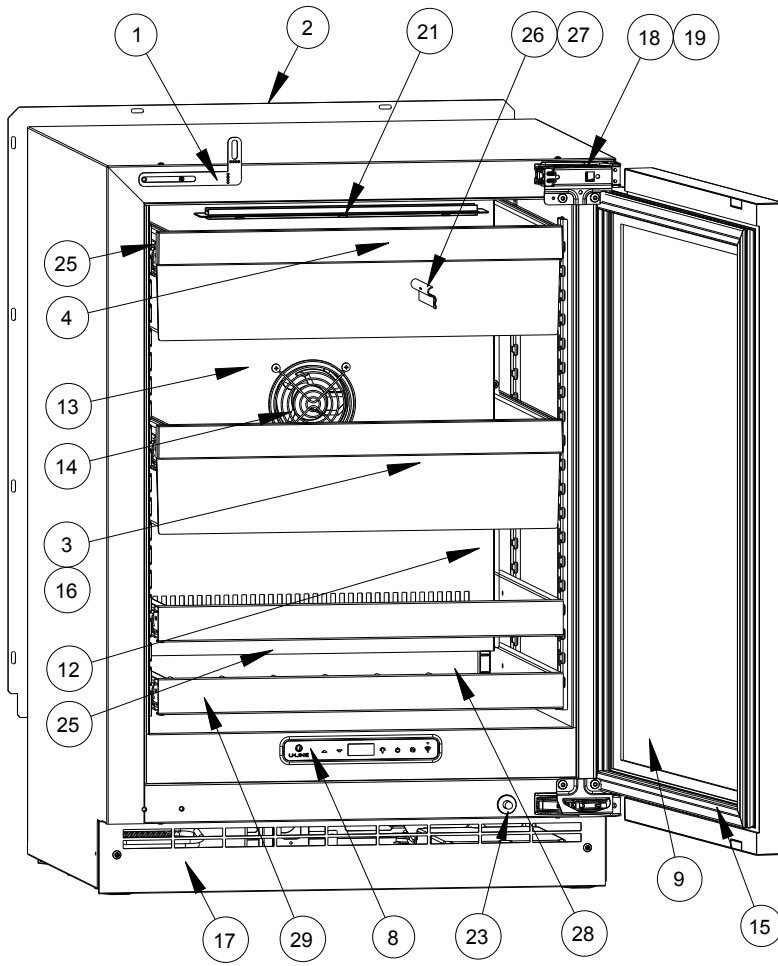

## Parts

UHBV524-IG01A		
1	ANTI-TIP BRACKET	80-55449-00
2	BACK PANEL	80-55481-00
3	STORAGE BIN	80-54059-00
4	BIN FRONT	80-55482-00
5	COMPRESSOR W/ELECTRICALS	80-55452-00
6	CONDENSER ASSEMBLY	80-55453-00
7	CONDENSER FAN MOTOR	80-54014-00
8	DISPLAY MODULE	80-55429-00
9	DOOR ASSEMBLY	80-55490-00
10	DRAIN PAN	80-54217-00
11	DRIER	80-54055-00
12	EVAPORATOR ASSEMBLY	80-55486-00
13	EVAPORATOR COVER	80-55485-00
14	EVAPORATOR FAN W/COVER	80-55457-00
15	GASKET, DOOR	80-54039-00
16	GLASS SHELF	80-55460-00
17	GRILLE	80-55487-00
18	HINGE ASSEMBLY	80-55374-00
19	HINGE COVER (2)	80-54001-00
20	LEG LEVELERS (4)	80-54019-00
21	LED LIGHT, 2 COLOR	80-55272-00
22	MAIN BOARD	80-55398-00
23	PLUNGER SWITCH	80-55375-00
24	POWER CORD	80-55462-00
25	SLIDE ASSEMBLY	80-55509-00
26	THERMISTOR	80-54006-00
27	THERMISTOR COVER	80-55464-00
28	WINE RACK	80-55488-00
29	WINE RACK FRONT	80-55502-00
30	WIRE HARNESS, BOARD	80-55466-00