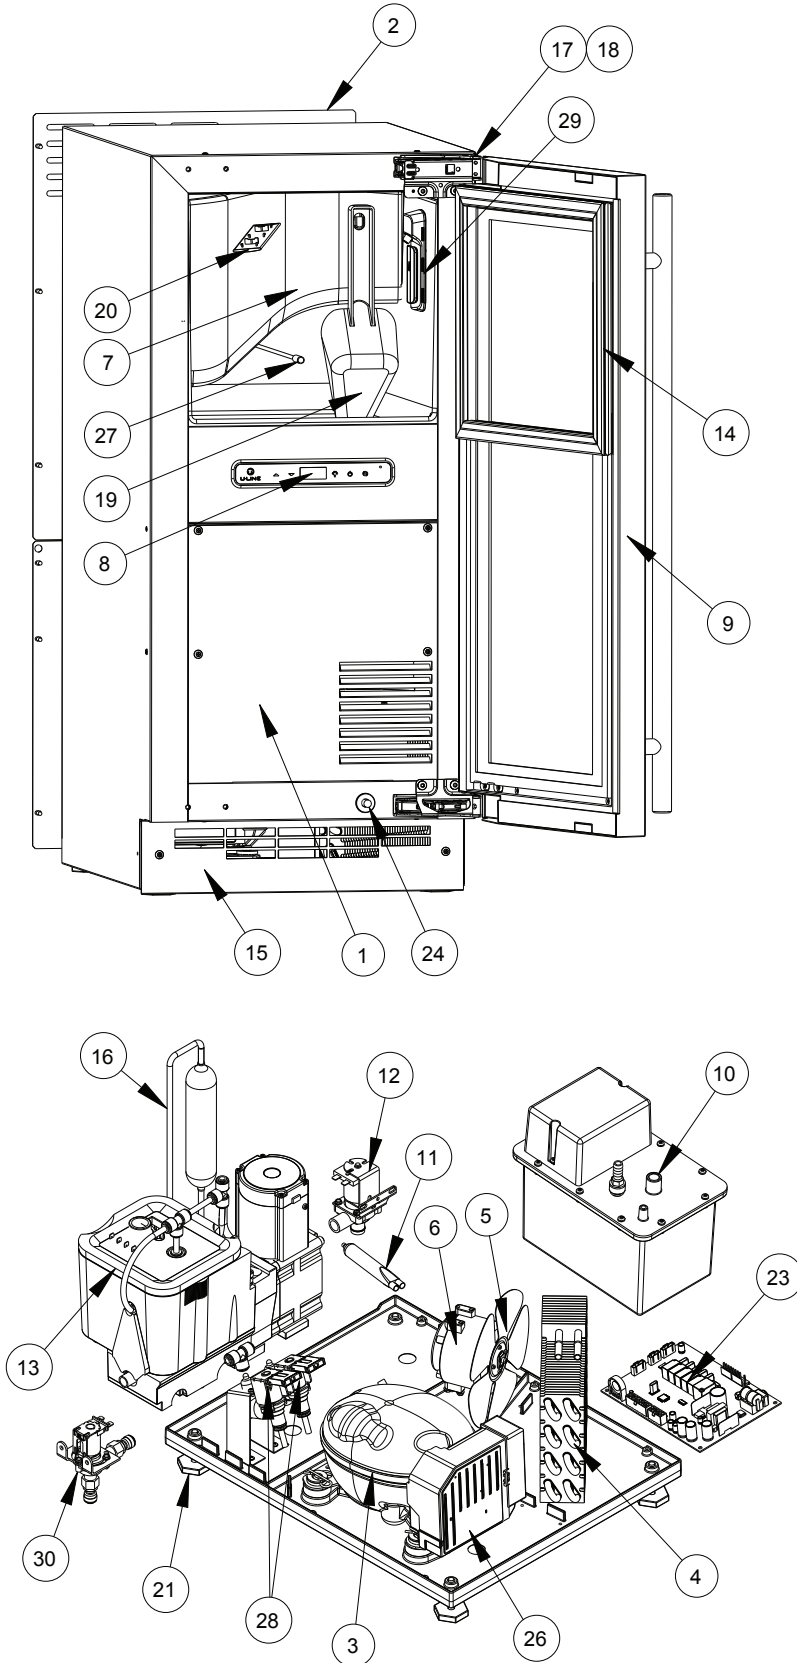

USER GUIDE

Parts

UHNP315-SS01A		
1	ACCESS PANEL	80-55369-00
2	BACK PANEL (2PCS)	80-55377-00
3	COMPRESSOR	80-54211-00
4	CONDENSER ASSEMBLY	80-55379-00
5	CONDENSER FAN BLADE	80-54066-00
6	CONDENSER FAN MOTOR	80-54138-00
7	COVER W/HOOK	80-54332-00
8	DISPLAY MODULE	80-55214-00
9	DOOR ASSEMBLY	80-55380-00
10	DRAIN PUMP	80-54147-00
11	DRIER	80-54055-00
12	DUMP VALVE	80-55232-00
13	EVAPORATOR ASSEMBLY**	80-55216-00
14	GASKET	80-55372-00
15	GRILLE ASSEMBLY	80-55373-00
16	HEAT EXCHANGER ASSEMBLY	80-55434-00
17	HINGE COVER	80-54001-00
18	HINGE ASSEMBLY	80-55374-00
19	ICE SCOOP	80-54080-00
20	LED LIGHT STRIP AND COVER	80-55272-00
21	LEG LEVELERS (4)	80-54019-00
22	NUGGET ICE CLEANER*	ULANUGGETCLEAN
23	MAIN BOARD	80-55398-00
24	PLUNGER SWITCH	80-55375-00
25	POWER CORD*	80-55382-00
26	SERIAL INVERTER, 115V	80-55570-00
27	THERMISTOR	80-54006-00
28	WATER VALVE, RESERVOIR/INLET	80-55448-00
29	WATER DISPENSER ASSEMBLY	80-55383-00
30	WATER DISPENSER VALVE	80-55467-00
31	WATER FILTER*	ULANUGGETFILTER
32	WATER LINE HOOK UP KIT*	ULAWATERHOOKUP
33	WIRE HARNESS, BOARD*	80-55226-01

*Not Pictured

**See next page for parts breakdown

Parts

NUGGET ICE EVAPORATOR		
1	GEAR MOTOR ASSEMBLY	80-55371-01
2	MAIN HOUSING W/SEAL & SCREWS	80-55371-02
3	AUGER W/FRONT SEAL	80-55371-04
4	ICE COMPRESSION NOZZLE ASSY	80-55371-05
5	FRONT SEAL AND O-RING	80-55371-06
6	EVAPORATOR W/FLANGES & O-RING	80-55371-07
7	HOUSING, BUSHING	80-55371-08
8	HARDWARE KIT, GEAR MOTOR	80-55371-09
9	RESERVOIR & FLOAT COMPLETE ASSY	80-55371-10
10	RESERVOIR LID & O-RING	80-55371-11
11	FLOAT SWITCH	80-55538-00
12	WATER LINE, 12" SEGMENT	80-54722-01
13	WATER SEAL KIT	80-55371-13
14	INSULATION KIT*	80-55371-14
15	DUMP VALVE TUBE ASSY	80-55447-01
16	RESERVOIR DUMP VALVE TUBE ASSY	80-55371-20
17	ICE TRANSPORT TUBE ASSY	80-55371-19