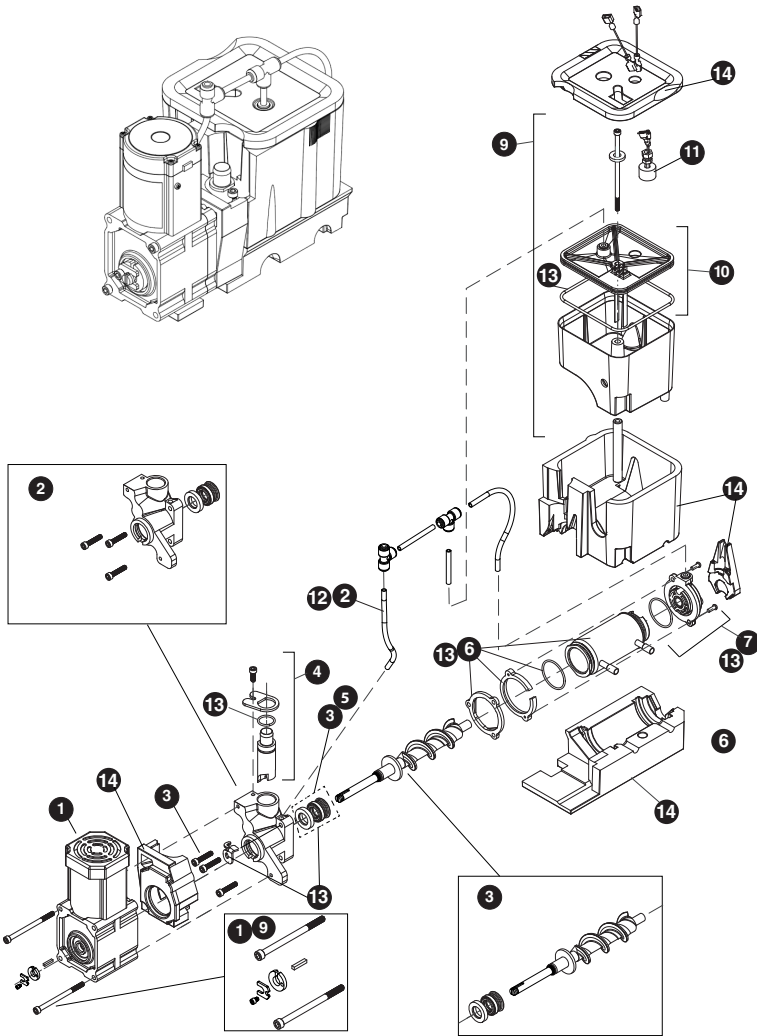

USER GUIDE

Parts

UHNP315-SS01A		
1	ACCESS PANEL	80-55369-00
2	BACK PANEL (2PCS)	80-55377-00
3	COMPRESSOR	80-54211-00
4	CONDENSER ASSEMBLY	80-55379-00
5	CONDENSER FAN BLADE	80-54066-00
6	CONDENSER FAN MOTOR	80-54138-00
7	COVER W/HOOK	80-54332-00
8	DISPLAY MODULE	80-55214-00
9	DOOR ASSEMBLY	80-55380-00
10	DRAIN PUMP	80-54147-00
11	DRIER	80-54055-00
12	DUMP VALVE	80-55232-00
13	EVAPORATOR ASSEMBLY**	80-55216-00
14	GASKET	80-55372-00
15	GRILLE ASSEMBLY	80-55373-00
16	HEAT EXCHANGER ASSEMBLY	80-55434-00
17	HINGE COVER	80-54001-00
18	HINGE ASSEMBLY	80-55374-00
19	ICE SCOOP	80-54080-00
20	LED LIGHT STRIP AND COVER	80-55272-00
21	LEG LEVELERS (4)	80-54019-00
22	NUGGET ICE CLEANER*	ULANUGGETCLEAN
23	MAIN BOARD	80-55398-00
24	PLUNGER SWITCH	80-55375-00
25	POWER CORD*	80-55382-00
26	SERIAL INVERTER, 115V	80-55570-00
27	THERMISTOR	80-54006-00
28	WATER VALVE, RESERVOIR/INLET	80-55448-00
29	WATER DISPENSER ASSEMBLY	80-55383-00
30	WATER DISPENSER VALVE	80-55467-00
31	WATER FILTER*	ULANUGGETFILTER
32	WATER LINE HOOK UP KIT*	ULAWATERHOOKUP
33	WIRE HARNESS, BOARD*	80-55226-01

*Not Pictured

**See next page for parts breakdown

Parts

NUGGET ICE EVAPORATOR		
1	GEAR MOTOR ASSEMBLY	80-55371-01
2	MAIN HOUSING W/SEAL & SCREWS	80-55371-02
3	AUGER W/FRONT SEAL	80-55371-04
4	ICE COMPRESSION NOZZLE ASSY	80-55371-05
5	FRONT SEAL AND O-RING	80-55371-06
6	EVAPORATOR W/FLANGES & O-RING	80-55371-07
7	HOUSING, BUSHING	80-55371-08
8	HARDWARE KIT, GEAR MOTOR	80-55371-09
9	RESERVOIR & FLOAT COMPLETE ASSY	80-55371-10
10	RESERVOIR LID & O-RING	80-55371-11
11	FLOAT SWITCH	80-55538-00
12	WATER LINE, 12" SEGMENT	80-54722-01
13	WATER SEAL KIT	80-55371-13
14	INSULATION KIT*	80-55371-14
15	DUMP VALVE TUBE ASSY	80-55447-01
16	RESERVOIR DUMP VALVE TUBE ASSY	80-55371-20
17	ICE TRANSPORT TUBE ASSY	80-55371-19