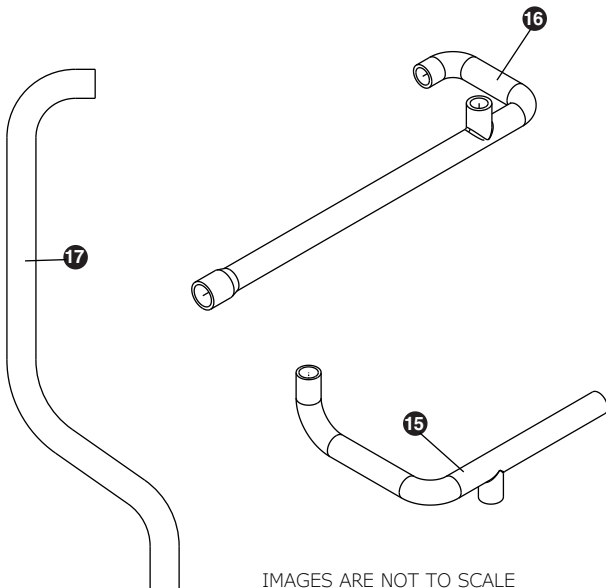

USER GUIDE

Parts

UHNP315-SS01A		
1	ACCESS PANEL	80-55369-00
2	BACK PANEL (2PCS)	80-55377-00
3	COMPRESSOR	80-54211-00
4	CONDENSER ASSEMBLY	80-55379-00
5	CONDENSER FAN BLADE	80-54066-00
6	CONDENSER FAN MOTOR	80-54138-00
7	COVER W/HOOK	80-54332-00
8	DISPLAY MODULE	80-55214-00
9	DOOR ASSEMBLY	80-55380-00
10	DRAIN PUMP	80-54147-00
11	DRIER	80-54055-00
12	DUMP VALVE	80-55232-00
13	EVAPORATOR ASSEMBLY**	80-55216-00
14	GASKET	80-55372-00
15	GRILLE ASSEMBLY	80-55373-00
16	HEAT EXCHANGER ASSEMBLY	80-55434-00
17	HINGE COVER	80-54001-00
18	HINGE ASSEMBLY	80-55374-00
19	ICE SCOOP	80-54080-00
20	LED LIGHT STRIP AND COVER	80-55272-00
21	LEG LEVELERS (4)	80-54019-00
22	NUGGET ICE CLEANER*	ULANUGGETCLEAN
23	MAIN BOARD	80-55398-00
24	PLUNGER SWITCH	80-55375-00
25	POWER CORD*	80-55382-00
26	SERIAL INVERTER, 115V	80-55570-00
27	THERMISTOR	80-54006-00
28	WATER VALVE, RESERVOIR/INLET	80-55448-00
29	WATER DISPENSER ASSEMBLY	80-55383-00
30	WATER DISPENSER VALVE	80-55467-00
31	WATER FILTER*	ULANUGGETFILTER
32	WATER LINE HOOK UP KIT*	ULAWATERHOOKUP
33	WIRE HARNESS, BOARD*	80-55226-01

*Not Pictured

**See next page for parts breakdown

Parts

NUGGET ICE EVAPORATOR		
1	GEAR MOTOR ASSEMBLY	80-55371-01
2	MAIN HOUSING W/SEAL & SCREWS	80-55371-02
3	AUGER W/FRONT SEAL	80-55371-04
4	ICE COMPRESSION NOZZLE ASSY	80-55371-05
5	FRONT SEAL AND O-RING	80-55371-06
6	EVAPORATOR W/FLANGES & O-RING	80-55371-07
7	HOUSING, BUSHING	80-55371-08
8	HARDWARE KIT, GEAR MOTOR	80-55371-09
9	RESERVOIR & FLOAT COMPLETE ASSY	80-55371-10
10	RESERVOIR LID & O-RING	80-55371-11
11	FLOAT SWITCH	80-55538-00
12	WATER LINE, 12" SEGMENT	80-54722-01
13	WATER SEAL KIT	80-55371-13
14	INSULATION KIT*	80-55371-14
15	DUMP VALVE TUBE ASSY	80-55447-01
16	RESERVOIR DUMP VALVE TUBE ASSY	80-55371-20
17	ICE TRANSPORT TUBE ASSY	80-55371-19

*Insulation foam pieces are sold only as a complete set

IMAGES ARE NOT TO SCALE