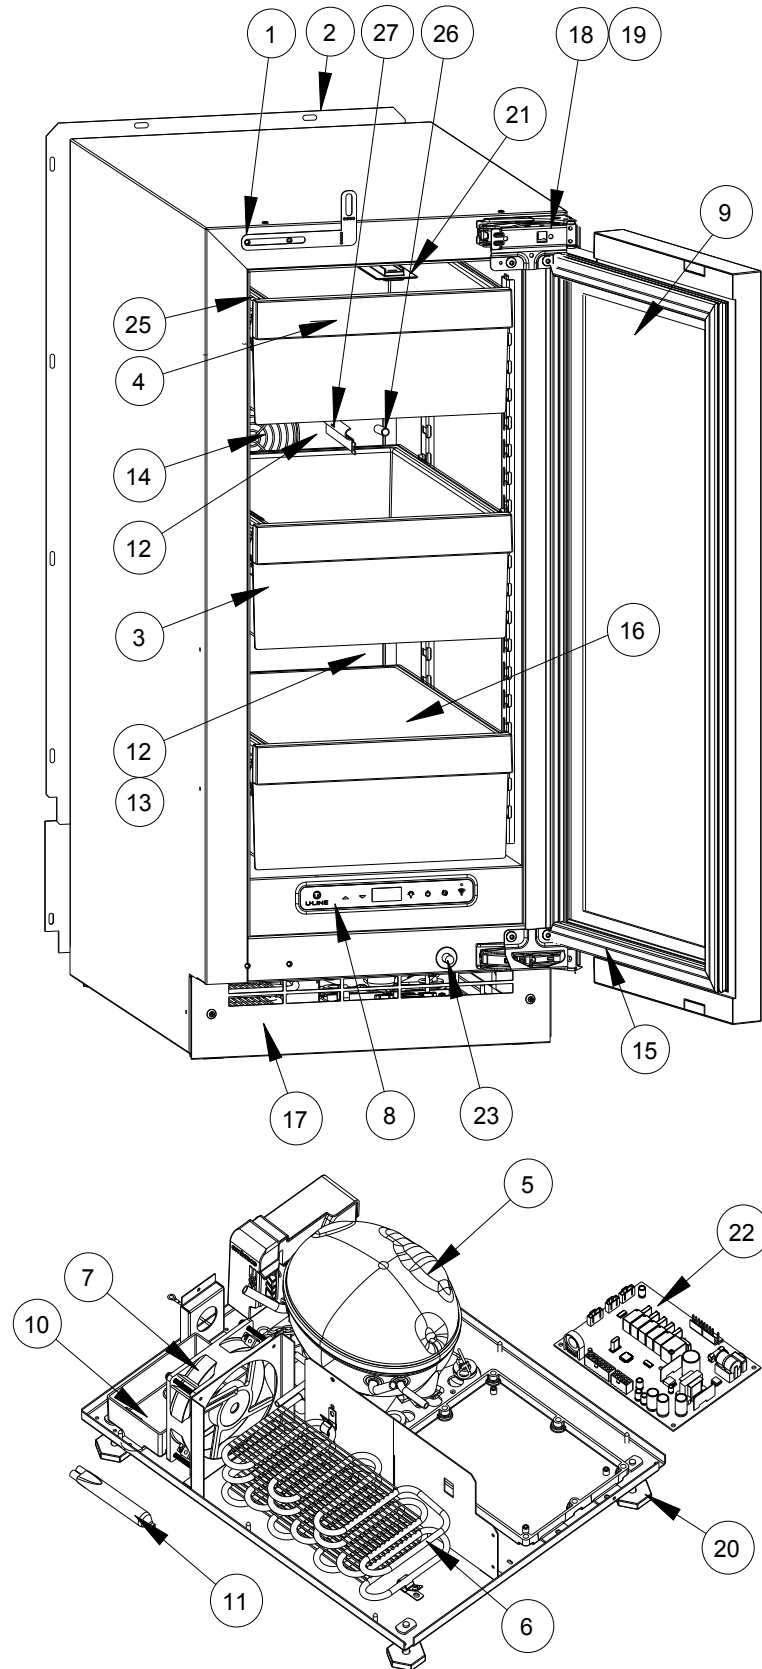

USER GUIDE

Parts

UHRE515-IG01A		
1	ANTI-TIP BRACKET	80-55449-00
2	BACK PANEL	80-55450-00
3	BIN, STORAGE	80-55463-00
4	BIN FRONT	80-55451-00
5	COMPRESSOR	80-55452-00
6	CONDENSER ASSEMBLY	80-55453-00
7	CONDENSER FAN	80-54014-00
8	DISPLAY MODULE	80-55429-00
9	DOOR ASSEMBLY	80-55468-00
10	DRAIN PAN	80-54217-00
11	DRIER	80-54055-00
12	EVAPORATOR ASSEMBLY	80-55458-00
13	EVAPORATOR COVER	80-55456-00
14	EVAPORATOR FAN W/COVER	80-55457-00
15	GASKET, DOOR	80-55459-00
16	GLASS SHELF	80-54460-00
17	GRILLE	80-55461-00
18	HINGE ASSEMBLY	80-55374-00
19	HINGE COVER (2)	80-54001-00
20	LEG LEVELERS (4)	80-54019-00
21	LED LIGHT, 2 COLOR	80-55272-00
22	MAIN BOARD	80-55398-00
23	PLUNGER SWITCH	80-55375-00
24	POWER CORD*	80-55462-00
25	SLIDE ASSEMBLY	80-55509-00
26	THERMISTOR	80-54006-00
27	THERMISTOR COVER	80-55464-00
28	WIRE HARNESS, BOARD*	80-55466-00

*Not Shown