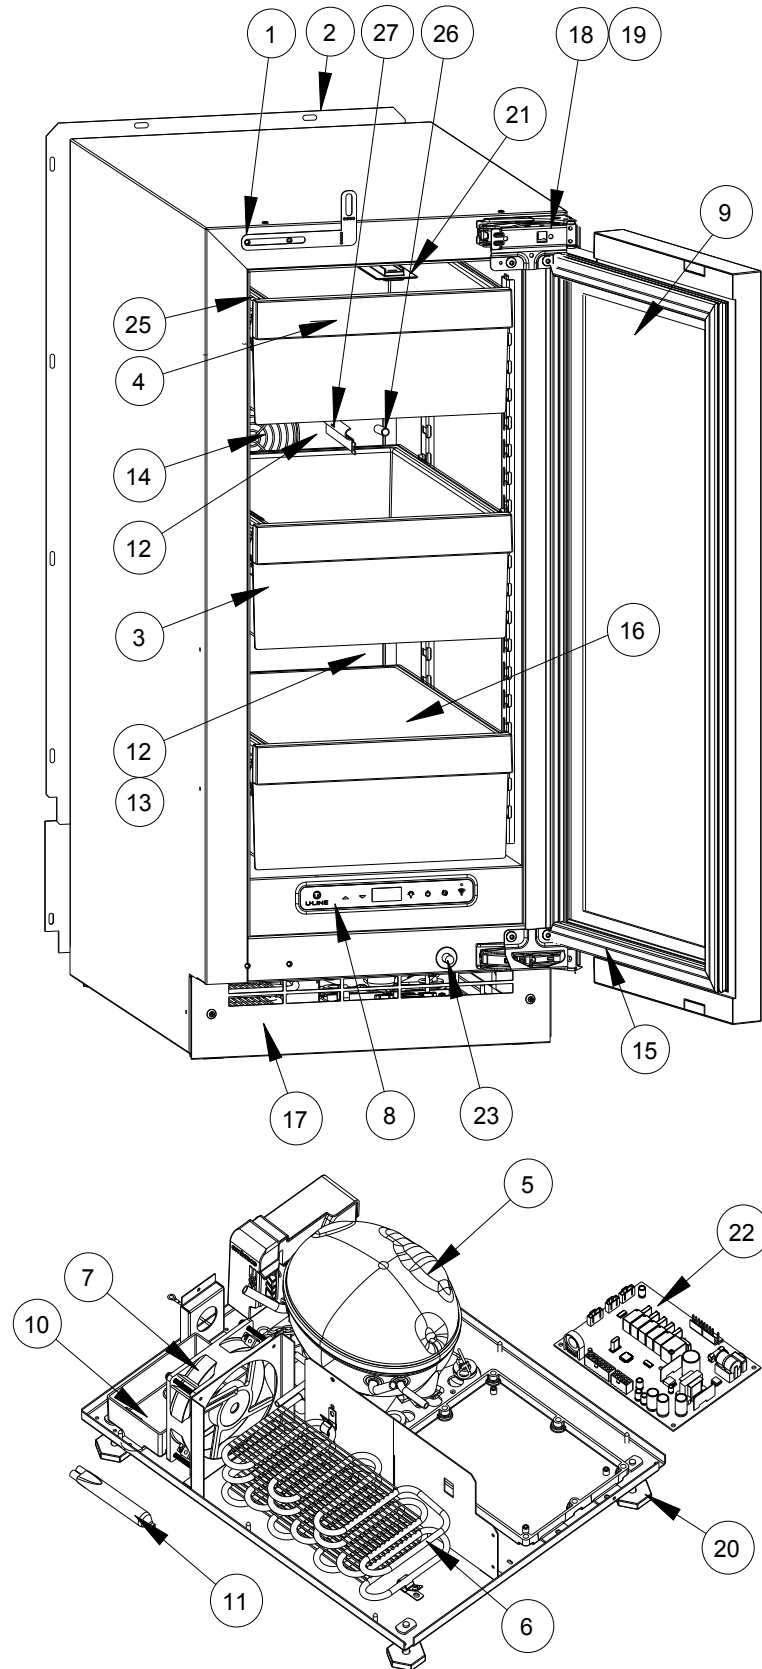

## Parts

UHRE515-IS01A		
1	ANTI-TIP BRACKET	80-55449-00
2	BACK PANEL	80-55450-00
3	BIN, STORAGE	80-55463-00
4	BIN FRONT	80-55451-00
5	COMPRESSOR	80-55452-00
6	CONDENSER ASSEMBLY	80-55453-00
7	CONDENSER FAN	80-54014-00
8	DISPLAY MODULE	80-55429-00
9	DOOR ASSEMBLY	80-55469-00
10	DRAIN PAN	80-54217-00
11	DRIER	80-54055-00
12	EVAPORATOR ASSEMBLY	80-55458-00
13	EVAPORATOR COVER	80-55456-00
14	EVAPORATOR FAN W/COVER	80-55457-00
15	GASKET, DOOR	80-55459-00
16	GLASS SHELF	80-54460-00
17	GRILLE	80-55461-00
18	HINGE ASSEMBLY	80-55374-00
19	HINGE COVER (2)	80-54001-00
20	LEG LEVELERS (4)	80-54019-00
21	LED LIGHT, 2 COLOR	80-55272-00
22	MAIN BOARD	80-55398-00
23	PLUNGER SWITCH	80-55375-00
24	POWER CORD*	80-55462-00
25	SLIDE ASSEMBLY	80-55509-00
26	THERMISTOR	80-54006-00
27	THERMISTOR COVER	80-55464-00
28	WIRE HARNESS, BOARD*	80-55466-00