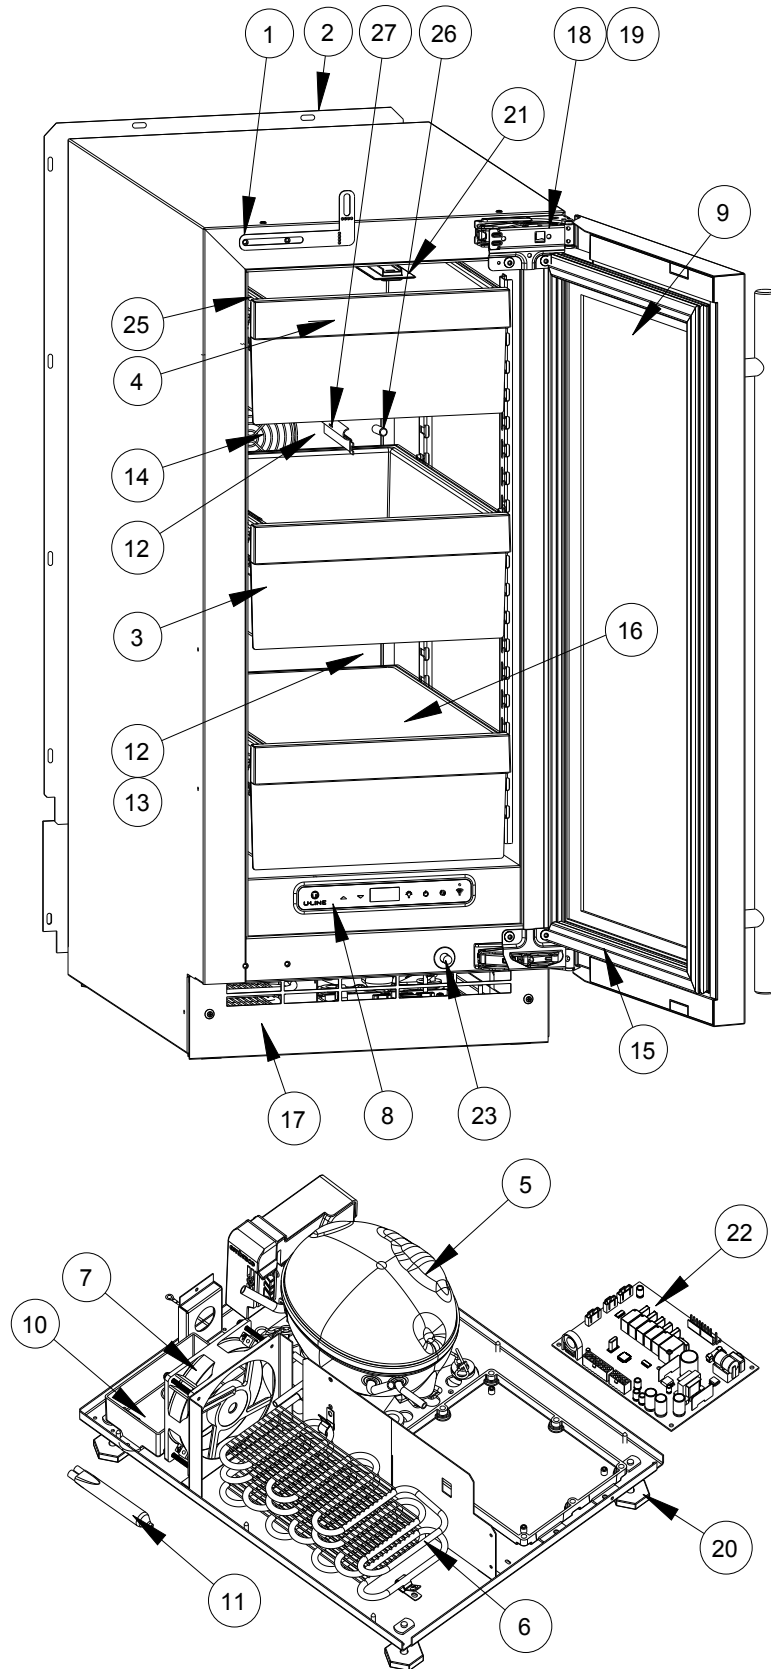

USER GUIDE

Parts

UHRE515-SG01A		
1	ANTI-TIP BRACKET	80-55449-00
2	BACK PANEL	80-55450-00
3	BIN, STORAGE	80-55463-00
4	BIN FRONT	80-55451-00
5	COMPRESSOR	80-55452-00
6	CONDENSER ASSEMBLY	80-55453-00
7	CONDENSER FAN	80-54014-00
8	DISPLAY MODULE	80-55429-00
9	DOOR ASSEMBLY	80-55454-00
10	DRAIN PAN	80-54217-00
11	DRIER	80-54055-00
12	EVAPORATOR ASSEMBLY	80-55458-00
13	EVAPORATOR COVER	80-55456-00
14	EVAPORATOR FAN W/COVER	80-55457-00
15	GASKET, DOOR	80-55459-00
16	GLASS SHELF	80-54460-00
17	GRILLE	80-55461-00
18	HINGE ASSEMBLY	80-55374-00
19	HINGE COVER (2)	80-54001-00
20	LEG LEVELERS (4)	80-54019-00
21	LED LIGHT, 2 COLOR	80-55272-00
22	MAIN BOARD	80-55398-00
23	PLUNGER SWITCH	80-55375-00
24	POWER CORD*	80-55462-00
25	SLIDE ASSEMBLY	80-55509-00
26	THERMISTOR	80-54006-00
27	THERMISTOR COVER	80-55464-00
28	WIRE HARNESS, BOARD*	80-55466-00

*Not Shown