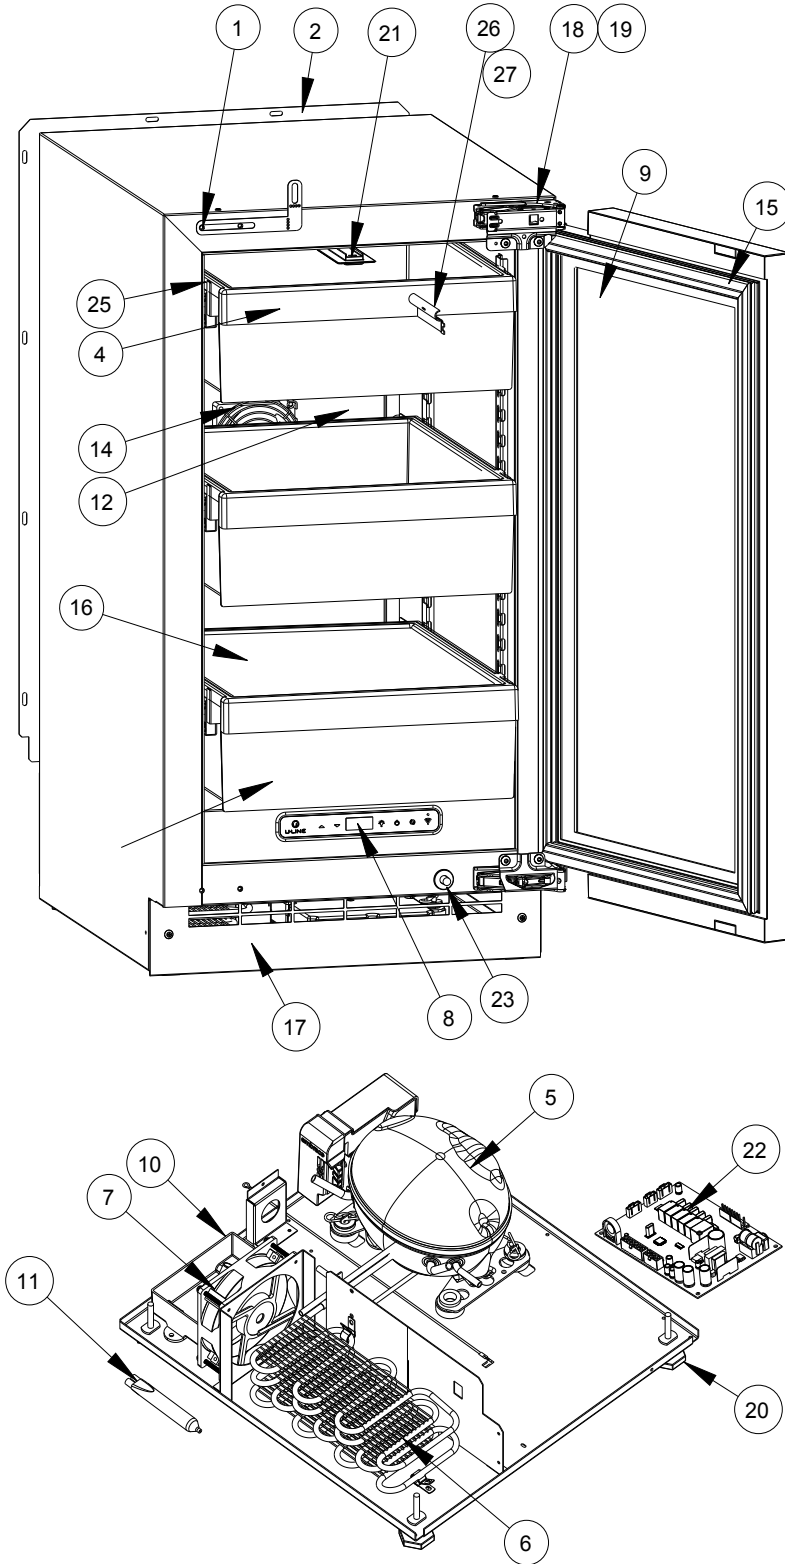

USER GUIDE

Parts

UHRE518-IG01A		
1	ANTI-TIP BRACKET	80-55449-00
2	BACK PANEL	80-55474-00
3	BIN, STORAGE	80-54050-00
4	BIN FRONT	80-55475-00
5	COMPRESSOR	80-55452-00
6	CONDENSER ASSEMBLY	80-55453-00
7	CONDENSER FAN	80-54014-00
8	DISPLAY MODULE	80-55429-00
9	DOOR ASSEMBLY	80-55494-00
10	DRAIN PAN	80-54217-00
11	DRIER	80-54055-00
12	EVAPORATOR ASSEMBLY	80-55478-00
13	EVAPORATOR COVER	80-55477-00
14	EVAPORATOR FAN W/COVER	80-55457-00
15	GASKET, DOOR	80-55517-00
16	GLASS SHELF	80-54049-00
17	GRILLE	80-55479-00
18	HINGE ASSEMBLY	80-55374-00
19	HINGE COVER (2)	80-54001-00
20	LEG LEVELERS (4)	80-54019-00
21	LED LIGHT, 2 COLOR	80-55272-00
22	MAIN BOARD	80-55398-00
23	PLUNGER SWITCH	80-55375-00
24	POWER CORD*	80-55462-00
25	SLIDE ASSEMBLY	80-55509-00
26	THERMISTOR	80-54006-00
27	THERMISTOR COVER	80-55464-00
28	WIRE HARNESS, BOARD*	80-55466-00

*Not Shown