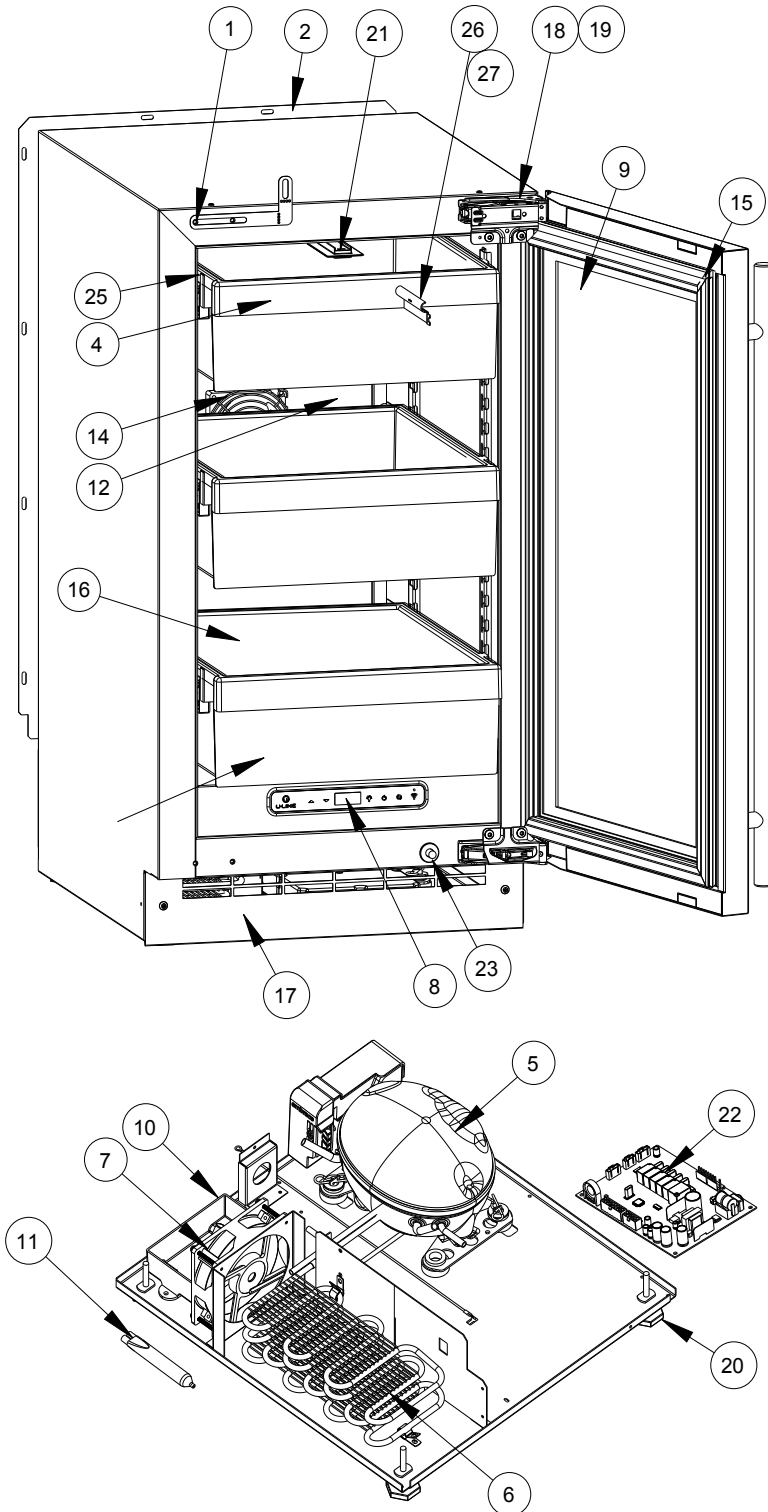

USER GUIDE

Parts

UHRE518-SG01A		
1	ANTI-TIP BRACKET	80-55449-00
2	BACK PANEL	80-55474-00
3	BIN, STORAGE	80-54050-00
4	BIN FRONT	80-55475-00
5	COMPRESSOR	80-55452-00
6	CONDENSER ASSEMBLY	80-55453-00
7	CONDENSER FAN	80-54014-00
8	DISPLAY MODULE	80-55429-00
9	DOOR ASSEMBLY	80-55495-00
10	DRAIN PAN	80-54217-00
11	DRIER	80-54055-00
12	EVAPORATOR ASSEMBLY	80-55478-00
13	EVAPORATOR COVER	80-55477-00
14	EVAPORATOR FAN W/COVER	80-55457-00
15	GASKET, DOOR	80-55517-00
16	GLASS SHELF	80-54049-00
17	GRILLE	80-55479-00
18	HINGE ASSEMBLY	80-55374-00
19	HINGE COVER (2)	80-54001-00
20	LEG LEVELERS (4)	80-54019-00
21	LED LIGHT, 2 COLOR	80-55272-00
22	MAIN BOARD	80-55398-00
23	PLUNGER SWITCH	80-55375-00
24	POWER CORD*	80-55462-00
25	SLIDE ASSEMBLY	80-55509-00
26	THERMISTOR	80-54006-00
27	THERMISTOR COVER	80-55464-00
28	WIRE HARNESS, BOARD*	80-55466-00

*Not Shown