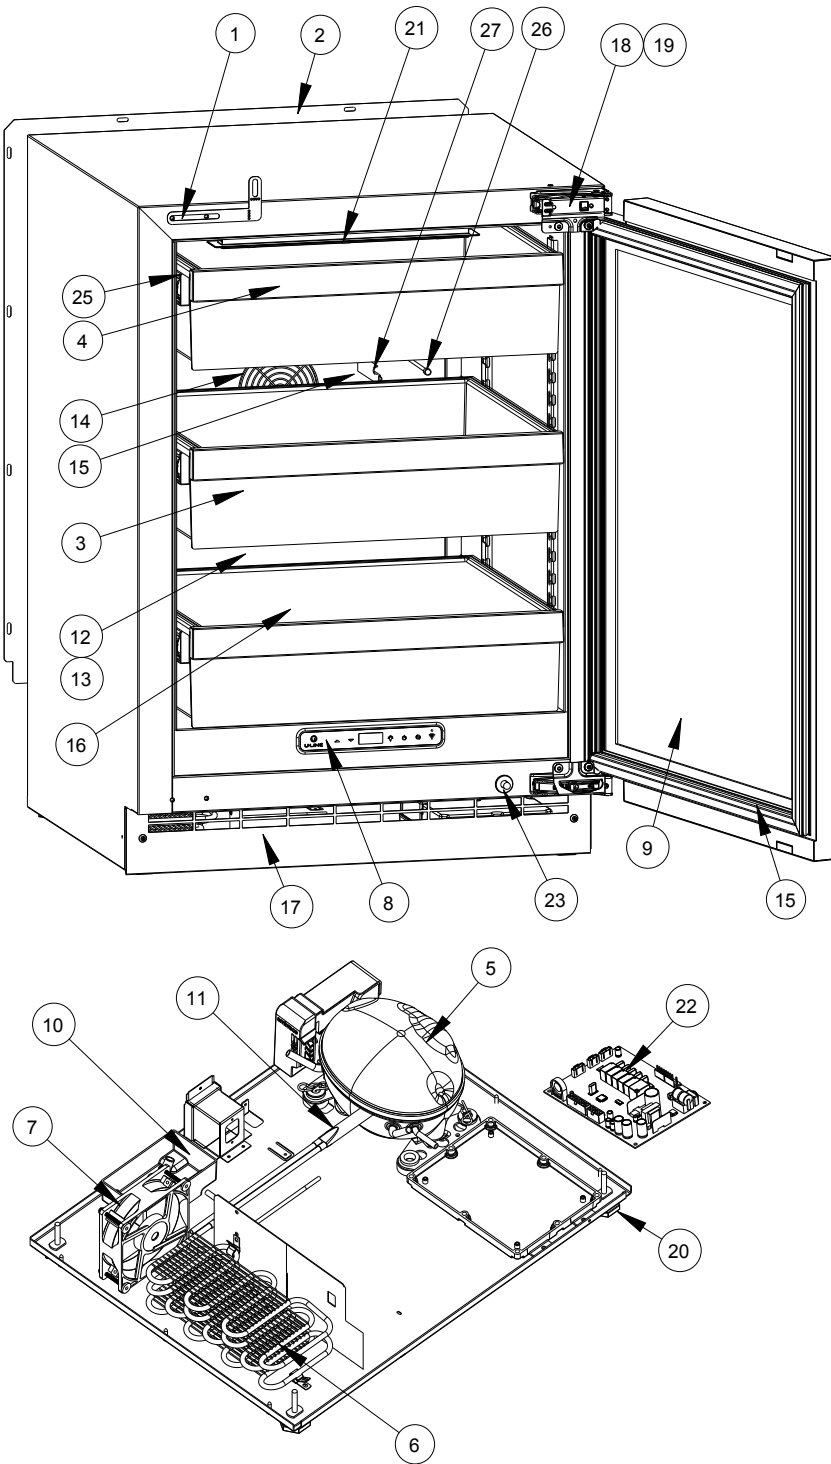

USER GUIDE

Parts

UHRE524-IG01A

1	ANTI-TIP BRACKET	80-55449-00
2	BACK PANEL	80-55481-00
3	STORAGE BIN	80-54059-00
4	BIN FRONT	80-55482-00
5	COMPRESSOR W/ELECTRICALS	80-55452-00
6	CONDENSER ASSEMBLY	80-55453-00
7	CONDENSER FAN MOTOR	80-54014-00
8	DISPLAY MODULE	80-55429-00
9	DOOR ASSEMBLY	80-55490-00
10	DRAIN PAN	80-54217-00
11	DRIER	80-54055-00
12	EVAPORATOR ASSEMBLY	80-55486-00
13	EVAPORATOR COVER	80-55485-00
14	EVAPORATOR FAN W/COVER	80-55457-00
15	GASKET, DOOR	80-54039-00
16	GLASS SHELF	80-54058-00
17	GRILLE	80-55487-00
18	HINGE ASSEMBLY	80-55374-00
19	HINGE COVER (2)	80-54001-00
20	LEG LEVELERS (4)	80-54019-00
21	LED LIGHT, 2 COLOR	80-55272-00
22	MAIN BOARD	80-55398-00
23	PLUNGER SWITCH	80-55375-00
24	POWER CORD*	80-55462-00
25	SLIDE ASSEMBLY	80-55509-00
26	THERMISTOR	80-54006-00
27	THERMISTOR COVER	80-55464-00
30	WIRE HARNESS, BOARD*	80-55466-00

*Not Shown