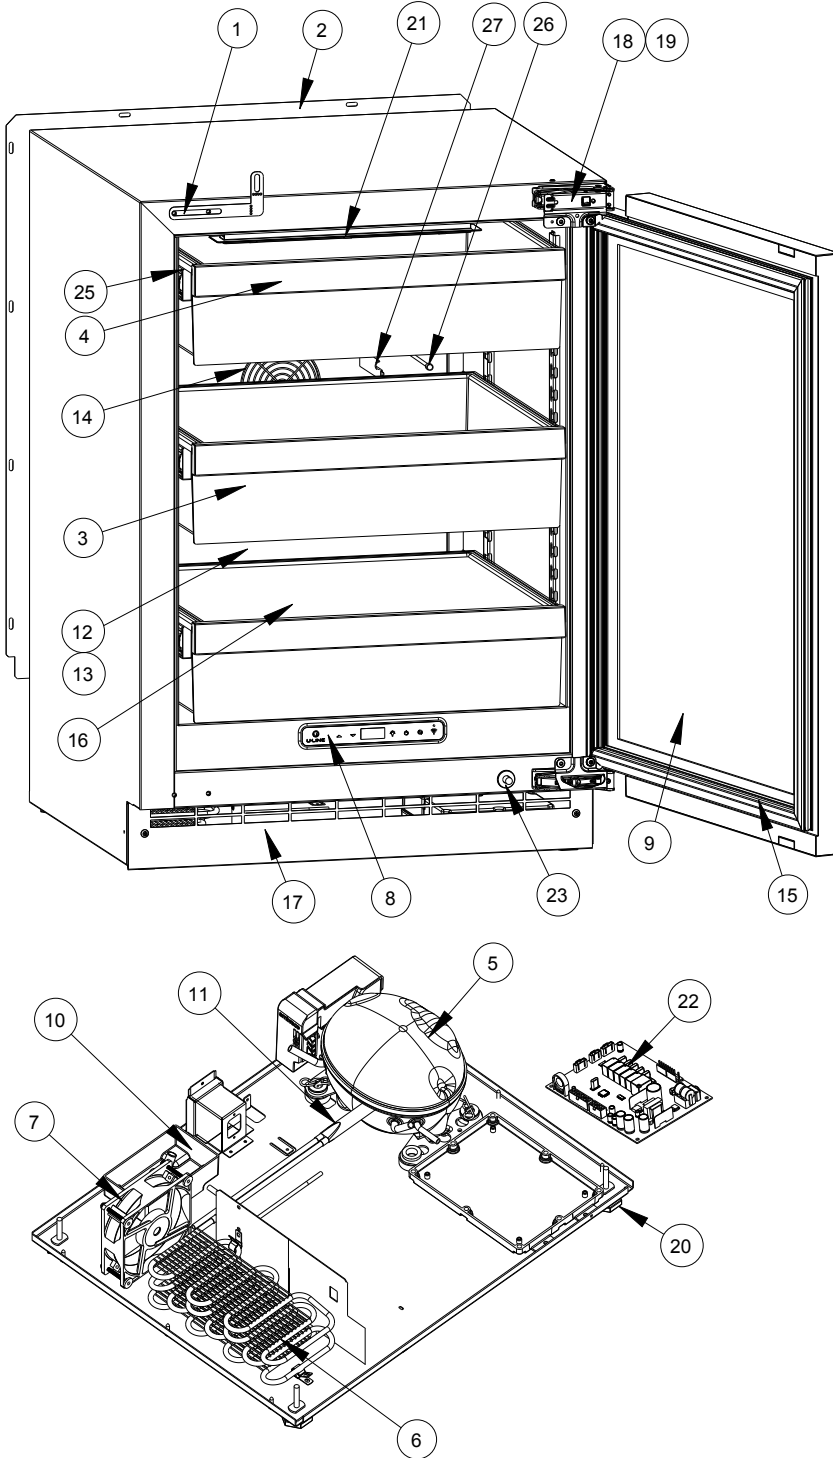

## Parts

UHRE524-IS01A		
1	ANTI-TIP BRACKET	80-55449-00
2	BACK PANEL	80-55481-00
3	STORAGE BIN	80-54059-00
4	BIN FRONT	80-55482-00
5	COMPRESSOR W/ELECTRICALS	80-55452-00
6	CONDENSER ASSEMBLY	80-55453-00
7	CONDENSER FAN	80-54014-00
8	DISPLAY MODULE	80-55429-00
9	DOOR ASSEMBLY	80-55489-00
10	DRAIN PAN	80-54217-00
11	DRIER	80-54055-00
12	EVAPORATOR ASSEMBLY	80-55486-00
13	EVAPORATOR COVER	80-55485-00
14	EVAPORATOR FAN W/COVER	80-55457-00
15	GASKET, DOOR	80-54039-00
16	GLASS SHELF	80-54058-00
17	GRILLE	80-55487-00
18	HINGE ASSEMBLY	80-55374-00
19	HINGE COVER (2)	80-54001-00
20	LEG LEVELERS (4)	80-54019-00
21	LED LIGHT, 2 COLOR	80-55272-00
22	MAIN BOARD	80-55398-00
23	PLUNGER SWITCH	80-55375-00
24	POWER CORD*	80-55462-00
25	SLIDE ASSEMBLY	80-55509-00
26	THERMISTOR	80-54006-00
27	THERMISTOR COVER	80-55464-00
28	WIRE HARNESS, BOARD*	80-55466-00