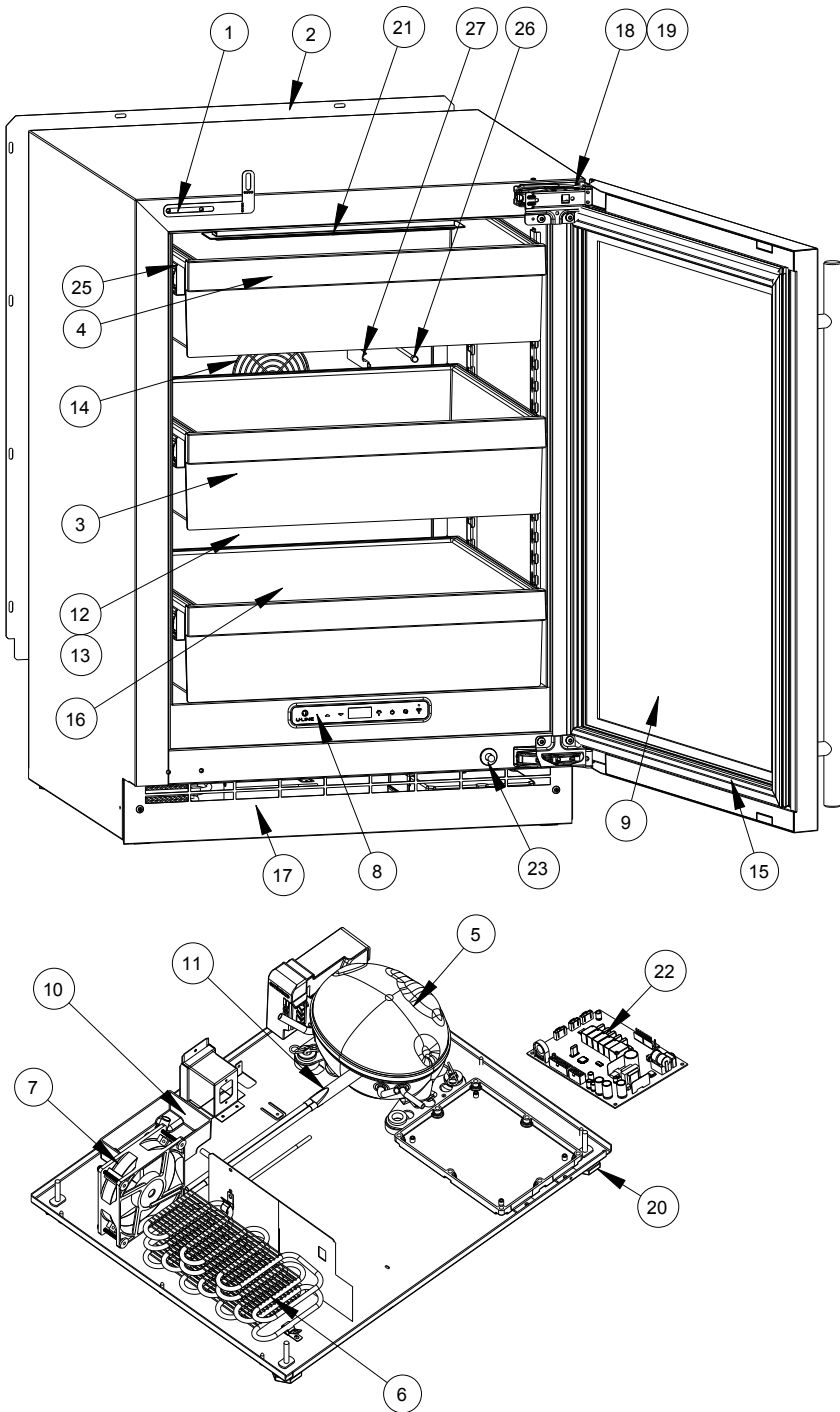

USER GUIDE

Parts

UHRE524-SG01A		
1	ANTI-TIP BRACKET	80-55449-00
2	BACK PANEL	80-55481-00
3	STORAGE BIN	80-54059-00
4	BIN FRONT	80-55482-00
5	COMPRESSOR W/ELECTRICALS	80-55452-00
6	CONDENSER ASSEMBLY	80-55453-00
7	CONDENSER FAN MOTOR	80-54014-00
8	DISPLAY MODULE	80-55429-00
9	DOOR ASSEMBLY	80-55483-00
10	DRAIN PAN	80-54217-00
11	DRIER	80-54055-00
12	EVAPORATOR ASSEMBLY	80-55486-00
13	EVAPORATOR COVER	80-55485-00
14	EVAPORATOR FAN W/COVER	80-55457-00
15	GASKET, DOOR	80-54039-00
16	GLASS SHELF	80-54058-00
17	GRILLE	80-55487-00
18	HINGE ASSEMBLY	80-55374-00
19	HINGE COVER (2)	80-54001-00
20	LEG LEVELERS (4)	80-54019-00
21	LED LIGHT, 2 COLOR	80-55272-00
22	MAIN BOARD	80-55398-00
23	PLUNGER SWITCH	80-55375-00
24	POWER CORD*	80-55462-00
25	SLIDE ASSEMBLY	80-55509-00
26	THERMISTOR	80-54006-00
27	THERMISTOR COVER	80-55464-00
28	WIRE HARNESS, BOARD*	80-55466-00

*Not Shown