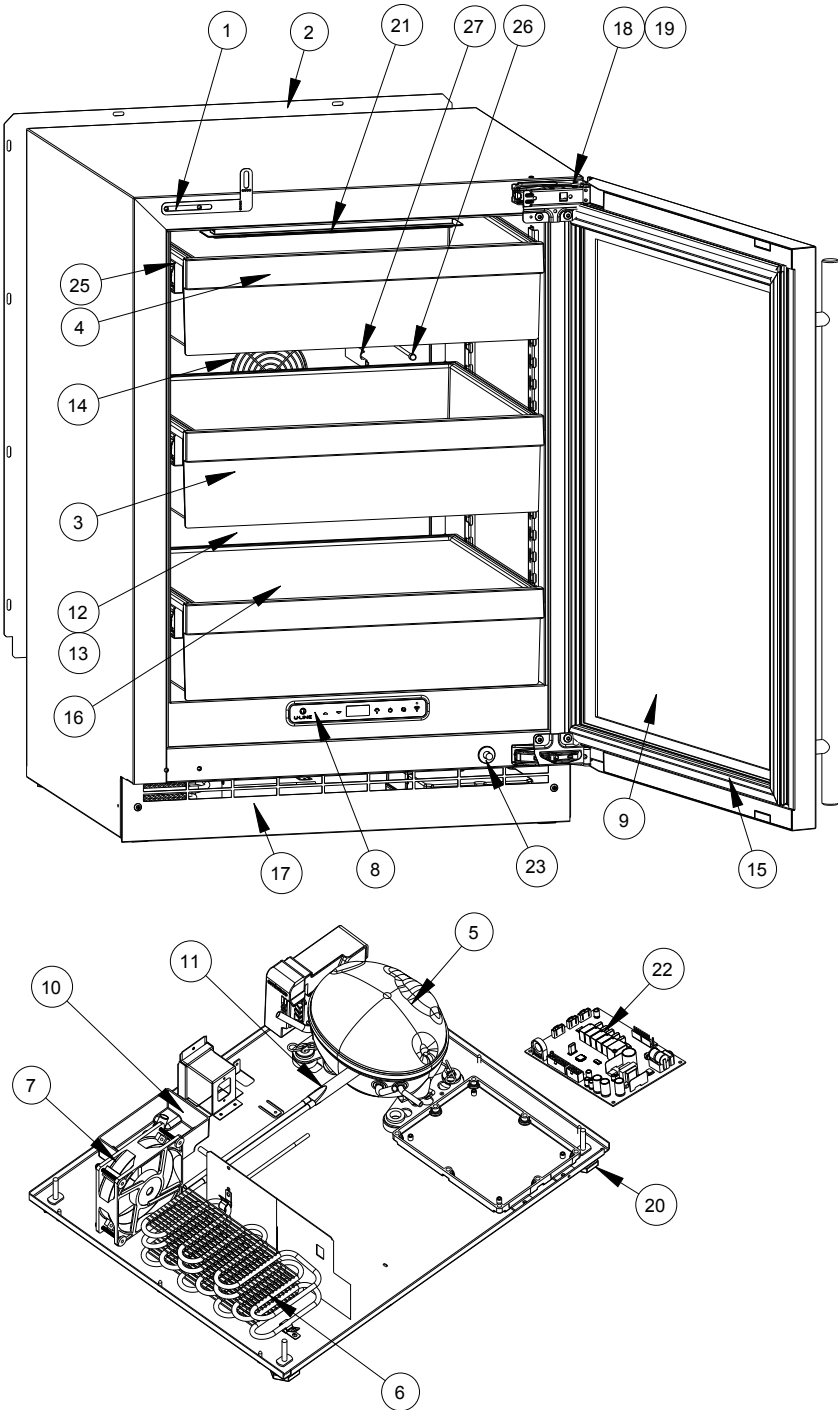

## Parts

UHRE524-SS01A		
1	ANTI-TIP BRACKET	80-55449-00
2	BACK PANEL	80-55481-00
3	STORAGE BIN	80-54059-00
4	BIN FRONT	80-55482-00
5	COMPRESSOR W/ELECTRICALS	80-55452-00
6	CONDENSER ASSEMBLY	80-55453-00
7	CONDENSER FAN MOTOR	80-54014-00
8	DISPLAY MODULE	80-55429-00
9	DOOR ASSEMBLY	80-55505-00
10	DRAIN PAN	80-54217-00
11	DRIER	80-54055-00
12	EVAPORATOR ASSEMBLY	80-55486-00
13	EVAPORATOR COVER	80-55485-00
14	EVAPORATOR FAN W/COVER	80-55457-00
15	GASKET, DOOR	80-54039-00
16	GLASS SHELF	80-54058-00
17	GRILLE	80-55487-00
18	HINGE ASSEMBLY	80-55374-00
19	HINGE COVER (2)	80-54001-00
20	LEG LEVELERS (4)	80-54019-00
21	LED LIGHT, 2 COLOR	80-55272-00
22	MAIN BOARD	80-55398-00
23	PLUNGER SWITCH	80-55375-00
24	POWER CORD*	80-55462-00
25	SLIDE ASSEMBLY	80-55509-00
26	THERMISTOR	80-54006-00
27	THERMISTOR COVER	80-55464-00
28	WIRE HARNESS, BOARD*	80-55466-00