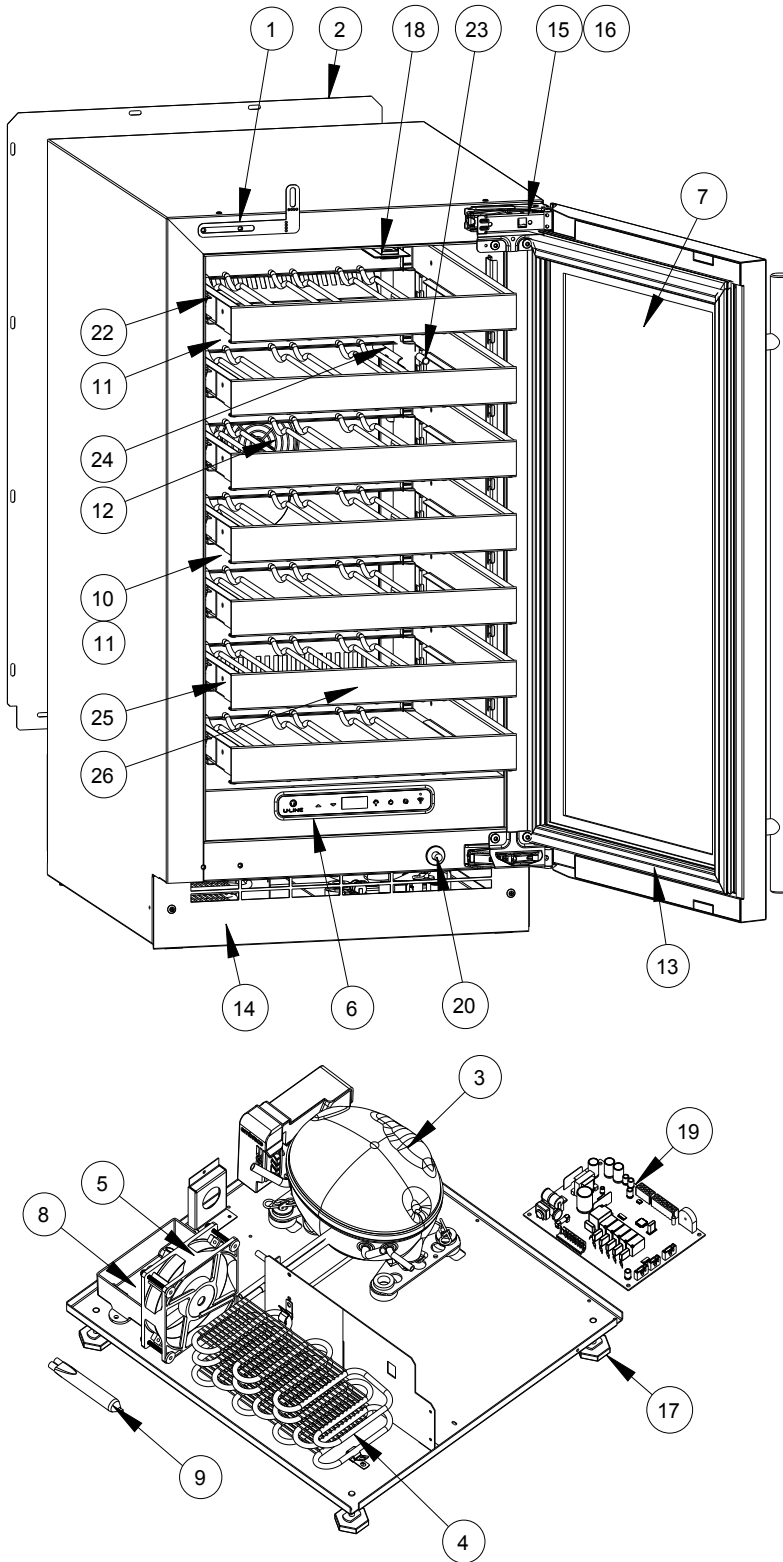

USER GUIDE

Parts

UHWC518-SG01A		
1	ANTI-TIP BRACKET	80-55449-00
2	BACK PANEL	80-55474-00
3	COMPRESSOR	80-55452-00
4	CONDENSER ASSEMBLY	80-55453-00
5	CONDENSER FAN	80-54014-00
6	DISPLAY MODULE	80-55429-00
7	DOOR ASSEMBLY	80-55495-00
8	DRAIN PAN	80-54217-00
9	DRIER	80-54055-00
10	EVAPORATOR ASSEMBLY	80-55478-00
11	EVAPORATOR COVER	80-55477-00
12	EVAPORATOR FAN W/COVER	80-55457-00
13	GASKET, DOOR	80-55517-00
14	GRILLE	80-55479-00
15	HINGE ASSEMBLY	80-55374-00
16	HINGE COVER (2)	80-54001-00
17	LEG LEVELERS (4)	80-54019-00
18	LED LIGHT, 2 COLOR	80-55272-00
19	MAIN BOARD	80-55398-00
20	PLUNGER SWITCH	80-55375-00
21	POWER CORD*	80-55462-00
22	SLIDE ASSEMBLY	80-55509-00
23	THERMISTOR	80-54006-00
24	THERMISTOR COVER	80-55464-00
25	WINE RACK	80-55480-00
26	WINE RACK FRONT	80-55501-00
27	WIRE HARNESS, BOARD*	80-55466-00

*Not Shown