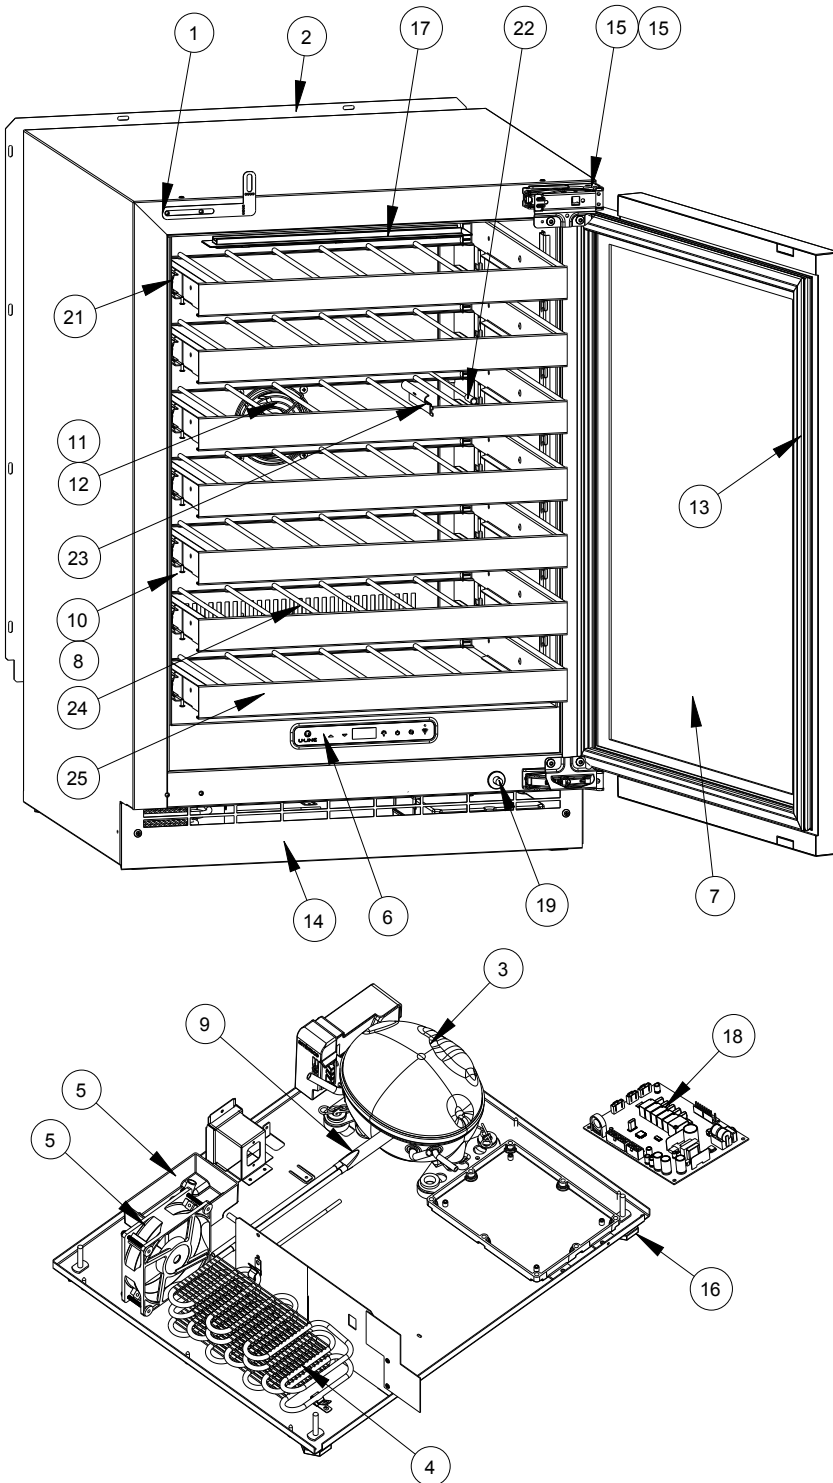

USER GUIDE

Parts

UHWC524-IG01A		
1	ANTI-TIP BRACKET	80-55449-00
2	BACK PANEL	80-55481-00
5	COMPRESSOR W/ELECTRICALS	80-55452-00
6	CONDENSER ASSEMBLY	80-55453-00
7	CONDENSER FAN MOTOR	80-54014-00
8	DISPLAY MODULE	80-55429-00
9	DOOR ASSEMBLY	80-55490-00
10	DRAIN PAN	80-54217-00
11	DRIER	80-54055-00
12	EVAPORATOR ASSEMBLY	80-55486-00
13	EVAPORATOR COVER	80-55485-00
14	EVAPORATOR FAN W/COVER	80-55457-00
15	GASKET, DOOR	80-54039-00
17	GRILLE	80-55487-00
18	HINGE ASSEMBLY	80-55374-00
19	HINGE COVER (2)	80-54001-00
20	LEG LEVELERS (4)	80-54019-00
21	LED LIGHT, 2 COLOR	80-55272-00
22	MAIN BOARD	80-55398-00
23	PLUNGER SWITCH	80-55375-00
24	POWER CORD*	80-55462-00
25	SLIDE ASSEMBLY	80-55509-00
26	THERMISTOR	80-54006-00
27	THERMISTOR COVER	80-55464-00
28	WINE RACK	80-55488-00
29	WINE RACK FRONT	80-55502-00
30	WIRE HARNESS, BOARD*	80-55466-00

*Not Shown