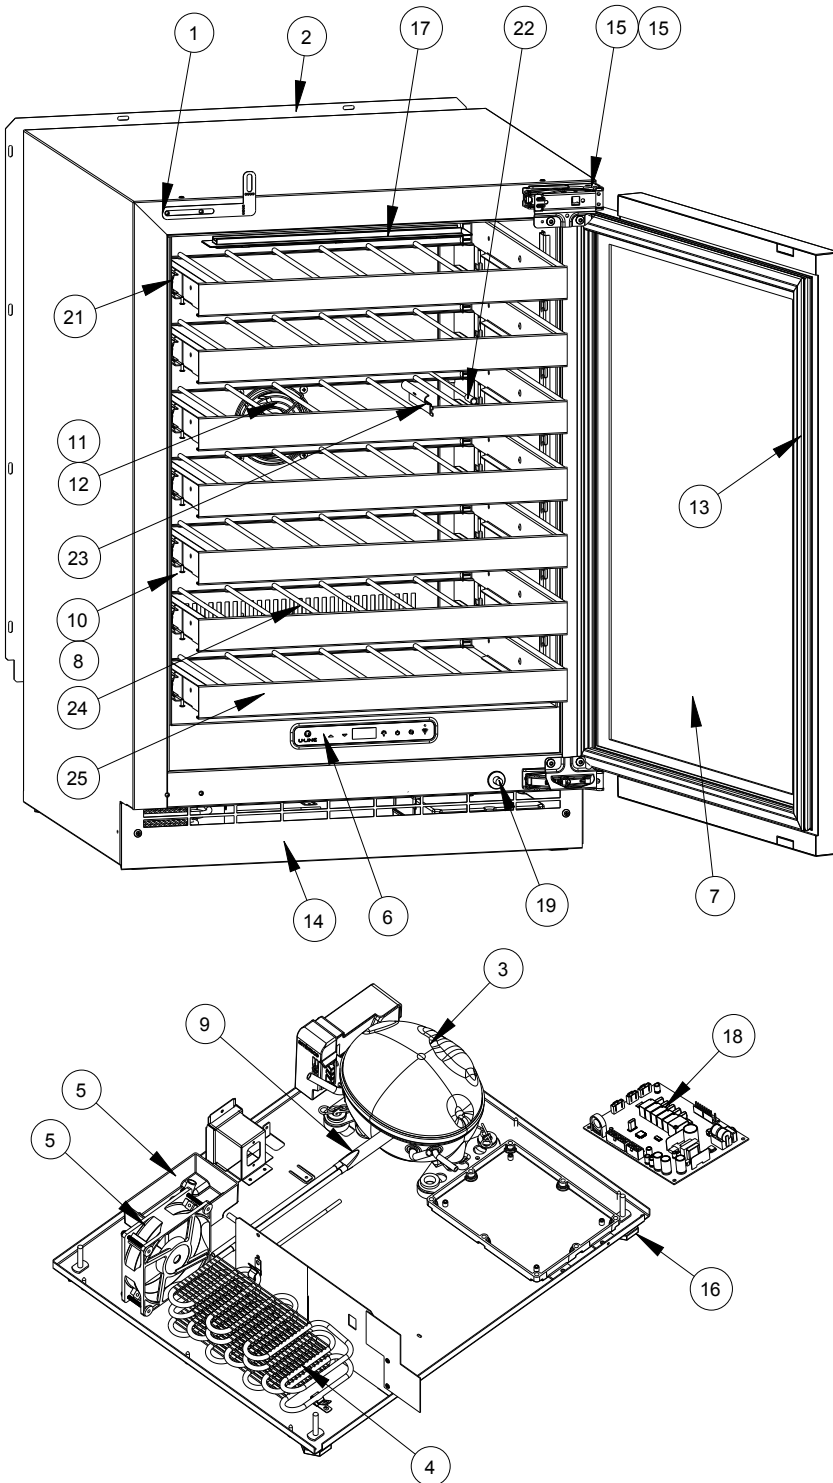

USER GUIDE

Parts

UHWC524-IS01A		
1	ANTI-TIP BRACKET	80-55449-00
2	BACK PANEL	80-55481-00
5	COMPRESSOR W/ELECTRICALS	80-55452-00
6	CONDENSER ASSEMBLY	80-55453-00
7	CONDENSER FAN MOTOR	80-54014-00
8	DISPLAY MODULE	80-55429-00
9	DOOR ASSEMBLY	80-55489-00
10	DRAIN PAN	80-54217-00
11	DRIER	80-54055-00
12	EVAPORATOR ASSEMBLY	80-55486-00
13	EVAPORATOR COVER	80-55485-00
14	EVAPORATOR FAN W/COVER	80-55457-00
15	GASKET, DOOR	80-54039-00
17	GRILLE	80-55487-00
18	HINGE ASSEMBLY	80-55374-00
19	HINGE COVER (2)	80-54001-00
20	LEG LEVELERS (4)	80-54019-00
21	LED LIGHT, 2 COLOR	80-55272-00
22	MAIN BOARD	80-55398-00
23	PLUNGER SWITCH	80-55375-00
24	POWER CORD*	80-55462-00
25	SLIDE ASSEMBLY	80-55509-00
26	THERMISTOR	80-54006-00
27	THERMISTOR COVER	80-55464-00
28	WINE RACK	80-55488-00
29	WINE RACK FRONT	80-55502-00
30	WIRE HARNESS, BOARD*	80-55466-00

*Not Shown