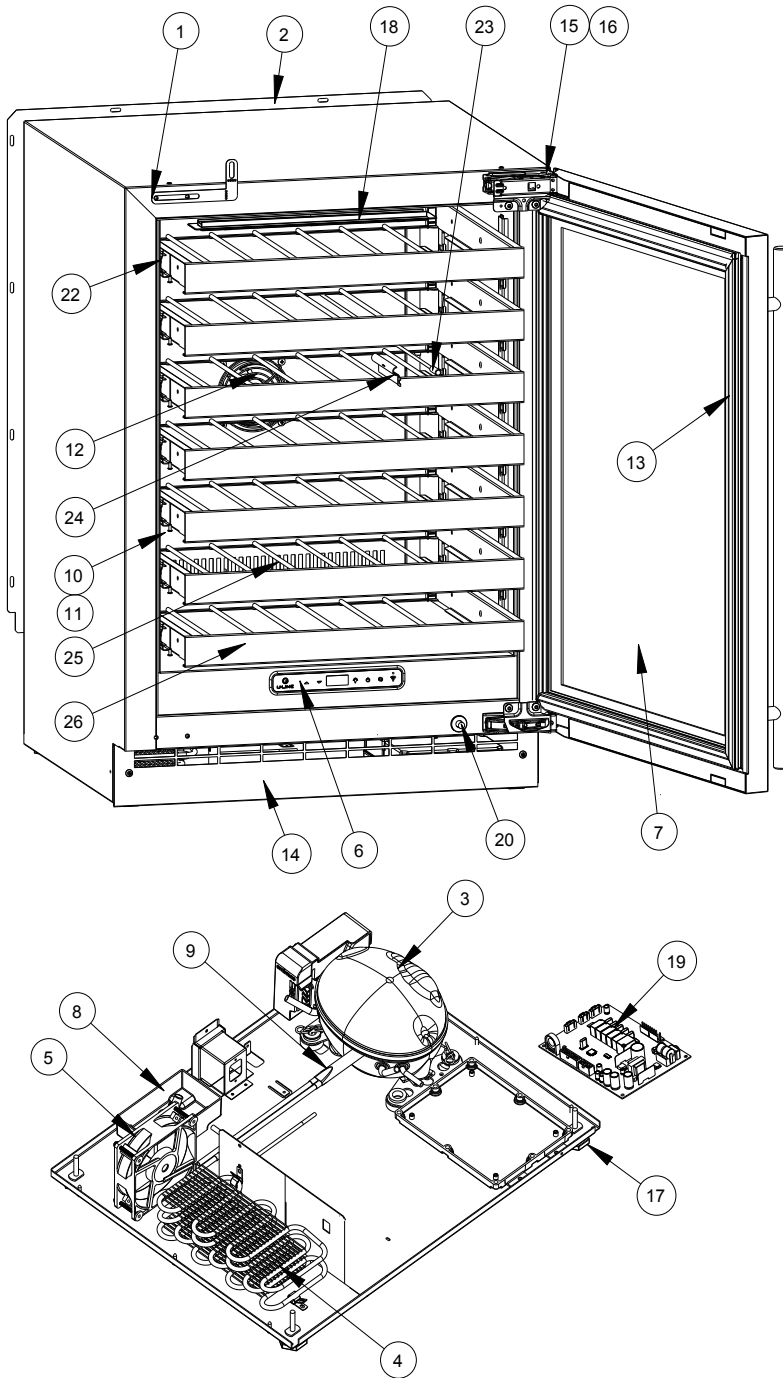

USER GUIDE

Parts

UHWC524-SG01A		
1	ANTI-TIP BRACKET	80-55449-00
2	BACK PANEL	80-55481-00
3	COMPRESSOR W/ELECTRICALS	80-55452-00
4	CONDENSER ASSEMBLY	80-55453-00
5	CONDENSER FAN MOTOR	80-54014-00
6	DISPLAY MODULE	80-55429-00
7	DOOR ASSEMBLY	80-55483-00
8	DRAIN PAN	80-54217-00
9	DRIER	80-54055-00
10	EVAPORATOR ASSEMBLY	80-55486-00
11	EVAPORATOR COVER	80-55485-00
12	EVAPORATOR FAN W/COVER	80-55457-00
13	GASKET, DOOR	80-54039-00
14	GRILLE	80-55487-00
15	HINGE ASSEMBLY	80-55374-00
16	HINGE COVER (2)	80-54001-00
17	LEG LEVELERS (4)	80-54019-00
18	LED LIGHT, 2 COLOR	80-55272-00
19	MAIN BOARD	80-55398-00
20	PLUNGER SWITCH	80-55375-00
21	POWER CORD*	80-55462-00
22	SLIDE ASSEMBLY	80-55509-00
23	THERMISTOR	80-54006-00
24	THERMISTOR COVER	80-55464-00
25	WINE RACK	80-55488-00
26	WINE RACK FRONT	80-55502-00
27	WIRE HARNESS, BOARD*	80-55466-00

*Not Shown