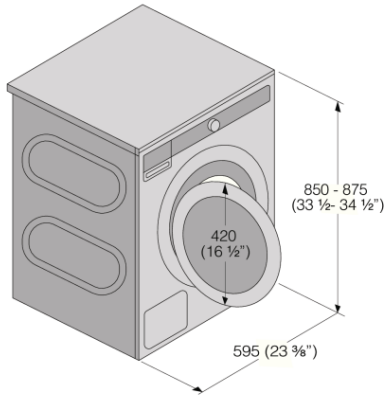

Technical data

- Connection rating: 2200 W
- Number of phases: 1
- Current: 15 A
- Frequency: 60 Hz
- Heater capacity (W): 2000 W
- Net weight: 165 lbs
- Noise level: 75 dB(A)
- Noise level washing: 51 dB(A)
- Water connection: Cold
- ISO 14001

Dimensions

- Product dimensions (HxWxD): 33 7/16" × 23 7/16" × 23 1/16" (850 × 595 × 585 mm)
- Depth with door open: 37 1/16" (942 mm)
- Cord length: 78 3/4" (2000 mm)
- Length of inflow hose: 59 1/16" (1500 mm)
- Length of outflow hose: 63" (1600 mm)

Logistic information

- Packaging dimensions: 36 1/4" × 25 3/16" × 26" (920 × 640 × 661 mm)
- Total weight of packaged product: 172 lbs
- Weight packaging: 7 lbs
- Code: 578206
- EAN code: 3838782012808
- Product area: Laundry
- Market: Domestic
- Range: Classic