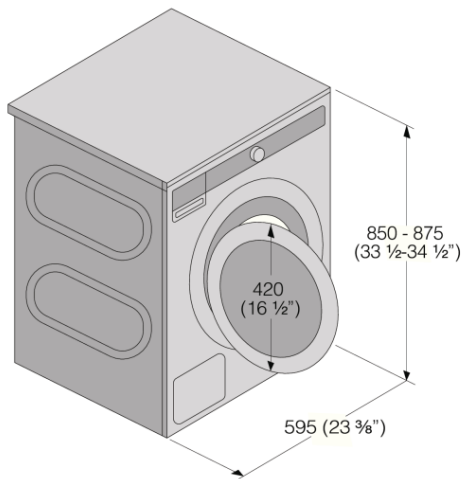

Options

- Temperature range: Cold-Extra hot
- Spin speed: Adjustable spin speed
- Spin speed: 1400 rpm
- 1-24 hours
- Pre wash
- Anti-crease system
- High water level
- Super Rinse

Construction

- Door sealing: Steel Seal™ - hygienic door sealing
- Stainless steel tub
- Long lasting stainless steel drum
- Counter weight material: Cast iron
- Counter weight: 44 lbs
- Active Drum™ - maximum cleaning and minimal wear
- Precise temperature control (max deviation +/- 2 F)
- Drum volume: 2.8 cu ft
- Door opening: Left
- Door diameter: 12 3/16" (310 mm)
- Door opening angle: 110 °
- Durable brushless motor

Technical data

- Connection rating: 2200 W
 - Number of phases: 1
 - Current: 15 A
 - Frequency: 60 Hz
 - Heater capacity (W): 2000 W
 - Net weight: 201 lbs
 - Noise level: 74 dB(A)
 - Noise level washing: 52 dB(A)
 - Water connection: Cold
 - ISO 14001
-

Dimensions

- Product dimensions (HxWxD): 33 7/16" × 23 7/16" × 27 9/16" (850 × 595 × 700 mm)
 - Depth with door open: 41 5/8" (1057 mm)
 - Cord length: 78 3/4" (2000 mm)
 - Length of inflow hose: 59 1/16" (1500 mm)
 - Length of outflow hose: 63" (1600 mm)
-

Logistic information

- Packaging dimensions: 36 1/4" × 25 3/16" × 30 9/16" (920 × 640 × 776 mm)
 - Total weight of packaged product: 208 lbs
 - Weight packaging: 7 lbs
 - Code: 578207
 - EAN code: 3838782013416
 - Product area: Laundry
 - Market: Domestic
 - Range: Logic
-