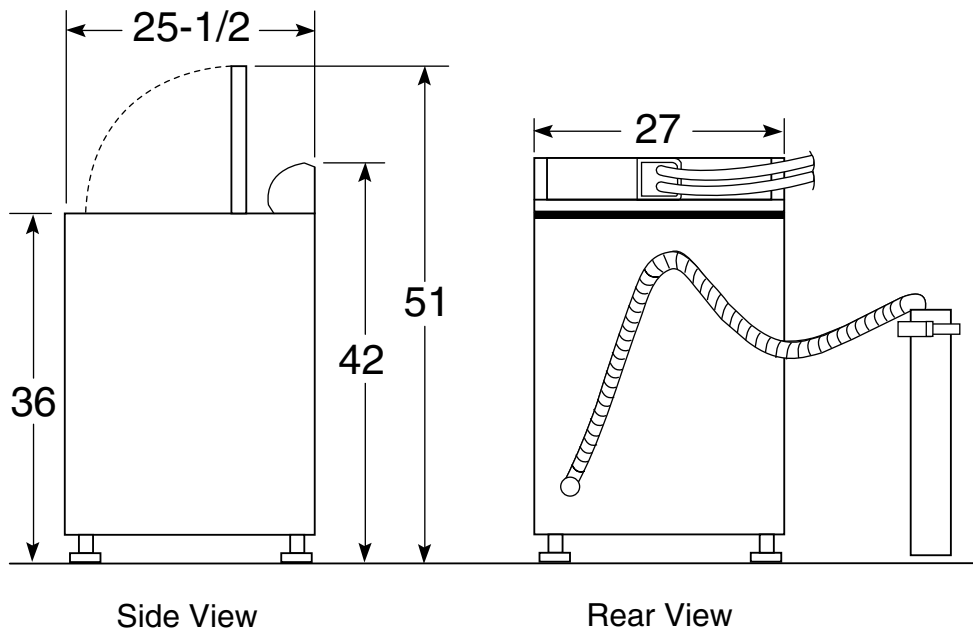

GE Appliances

WBXE2070AAA—GE Extra-Large 2.7 Cu. Ft. Capacity Washer

Dimensions (in inches)

Circuit Requirements: An individual, properly-grounded branch circuit, with a three-prong grounding-type receptacle, protected by a 15 or 20 amp circuit breaker or a time-delay fuse, is required.

Electrical Rating: 115V, 60Hz, 10A

Washer Note: Washer wall outlet must be located within 36" of service cord entry. Wall outlet must not be located behind dryer.

Installation Information: For complete information, see installation instructions packed with your washer.

Specification Created 2/00

For answers to your Monogram®,
GE Profile Performance Series™,
GE Profile™ or GE appliance questions, call
GE Answer Center® service, 800.626.2000.

GE Appliances

WBXE2070AAA—GE Extra-Large 2.7 Cu. Ft. Capacity Washer

Features and Benefits

- Extra-Large (2.7 cu. ft.) Capacity Washer
- Auto Balance Suspension System
- 7 Wash Cycles with Cycle Countdown:
 - Cottons, Regular with Extra Heavy Soil, Heavy Soil, Medium Soil and Light Soil Cycles
 - Delicates with Medium Soil Cycle
- Spin Only Option
- 3 Wash/Rinse Temperatures
- 2 Wash/Spin Speed Combination
- 3 Water Levels
- FlexCare™ Agitator
- PermaTuf II™ Basket
- Quiet-By-Design™
- Color Lid Instructions
- 100% Front Serviceable
- Model WBXE2070AWW - White on white
- Model WBXE2070AAA - Almond on almond