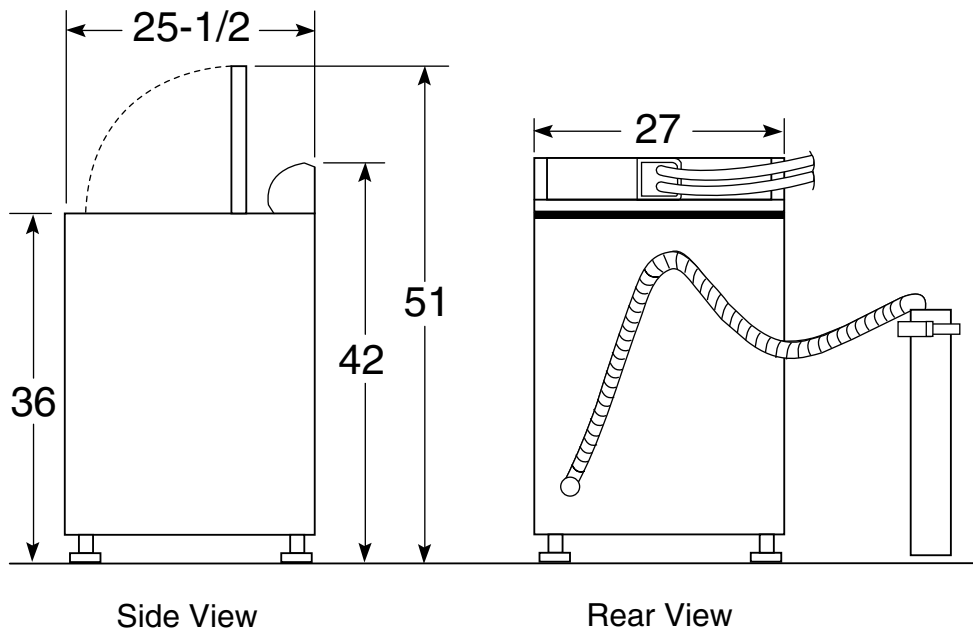

## WBXE2070AWW—GE Extra-Large 2.7 Cu. Ft. Capacity Washer

Dimensions (in inches)

**Circuit Requirements:** An individual, properly-grounded branch circuit, with a three-prong grounding-type receptacle, protected by a 15 or 20 amp circuit breaker or a time-delay fuse, is required.

**Electrical Rating:** 115V, 60Hz, 10A

**Washer Note:** Washer wall outlet must be located within 36" of service cord entry. Wall outlet must not be located behind dryer.

**Installation Information:** For complete information, see installation instructions packed with your washer.

## **WBXE2070AWW—GE Extra-Large 2.7 Cu. Ft. Capacity Washer**