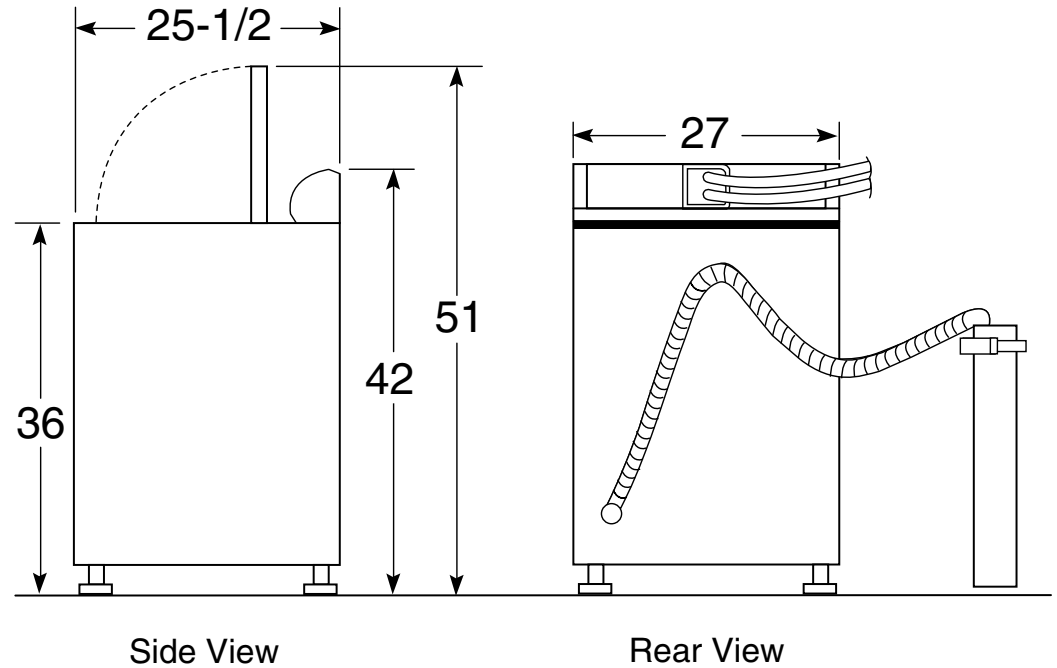

WCRE6270G

GE® 3.5 Cu. Ft. Capacity King-Size Washer with Stainless Steel Basket

Dimensions and Installation Information (in inches)

Circuit Requirements: An individual, properly-grounded branch circuit, with a three-prong grounding-type receptacle, protected by a 15 or 20 amp circuit breaker or a time-delay fuse, is required.

Electrical Rating: 115V, 60Hz, 10A

Note: Washer wall outlet must be located within 36" of service code entry. Wall outlet must not be located behind dryer.

Installation Information: Before installing, consult installation instructions packed with product for current dimensional data.

For answers to your Monogram®, GE Profile™ or GE® appliance questions, visit our website at ge.com or call GE Answer Center® service, 800.626.2000.

WCRE6270G

GE® 3.5 Cu. Ft. Capacity King-Size Washer with Stainless Steel Basket