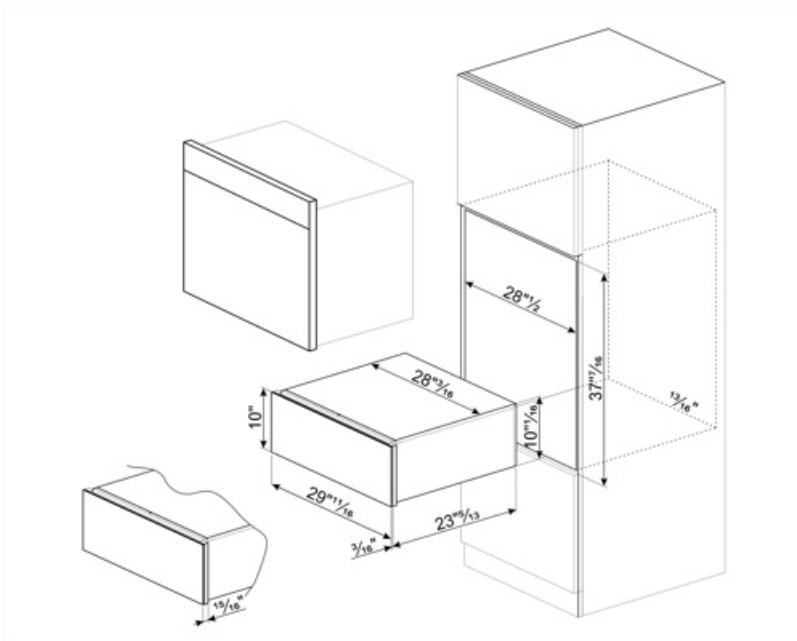

WDTU330X

| | |
|-------------------|----------------|
| Product family | Drawer |
| Commercial height | 26 cm |
| Type | Warming drawer |

Aesthetic

| | | | |
|------------|-------------------|----------------------|---------|
| Aesthetics | Classic | Stainless steel type | Brushed |
| Color | Stainless steel | Handle | Classic |
| Finishing | Fingerprint-proof | Logo | Applied |
| Material | Stainless steel | Logo position | Inside |

Program / Functions

| | |
|--------------|-----|
| Proof | Yes |
| Defrost | Yes |
| Sabbath Mode | Yes |
| Keep warm | Yes |
| Dish warmer | Yes |
| Timer | Yes |

Technical Features

| | | | |
|-------------------------------|-----------------|----------------------|-----------------------------|
| Opening mechanism | Push-pull | Capacity | 56 l |
| Base material | Stainless steel | Type of heating | Fan-assisted |
| Max weight allowance | 33 lbs | Included accessories | Rack, Silicone antislip mat |
| Maximum drawer loading weight | 518 lbs | | |

Logistic Information

| | | | |
|-------|----------|--------|----------|
| Width | 28 3/8 " | Height | 9 3/16 " |
| Depth | 20 7/8 " | | |

Alternative products

WDTU130G

Color: Neptune Grey