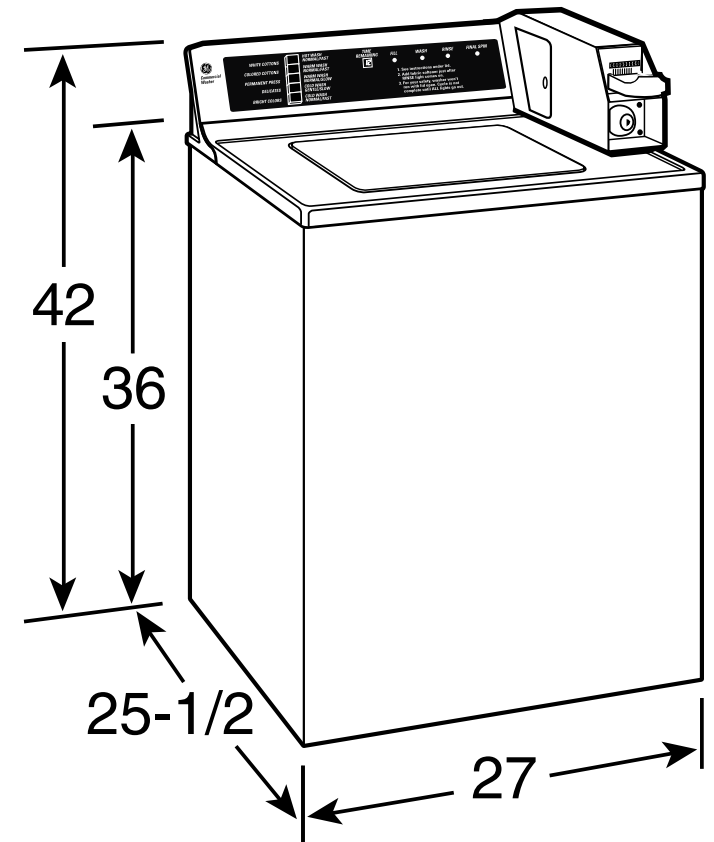

WMCD2050J

GE® 3.2 DOE cu. ft. capacity coin-operated washer

Dimensions and Installation Information (in inches)

Energy Saving: All wash cycles include energy-saving cold water rinse. Connector in backsplash can be joined for warm rinse. Total cycle time—24 minutes plus fill time. Actual wash time is 8 minutes with a final spin speed of approximately 630 rpm.

Electrical Rating: 115/120 Volts, 60Hz

An individual, properly grounded 15-or 20-amp branch circuit is required.

Note: Coin slide or coindrop, coin vault and locks for cover and meter case access door are provided with washer.

Installation Information: Before installing, consult installation instructions packed with product for current dimensional data.

For answers to your Monogram®, GE Profile™ or GE® appliance questions, visit our website at geappliances.com or call GE Answer Center® service, 800.626.2000.

imagination at work

Listed by
Underwriters
Laboratories