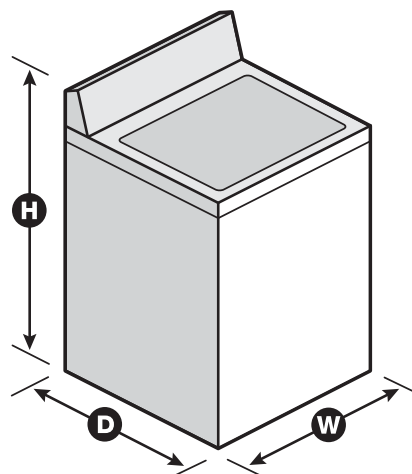

Washer Option Selections
Deep Water Wash
Delay Wash
End of Cycle Signal
Extra Rinse
Soil Level
Temperature

Dimensions

Product Dimensions (H x W x D) 42-1/4" x 27-5/8" x 27-7/8"

Height with Lid Open 90° 57"

Reference Material

[Dimension Guide](#)

[Install Guide](#)

[Use & Care Guide](#)

[Energy Guide](#)

[Warranty](#)

NOTE: Dimensions are for planning purposes only. For complete details, see Installation Instructions packed with product. Specifications subject to change without notice.