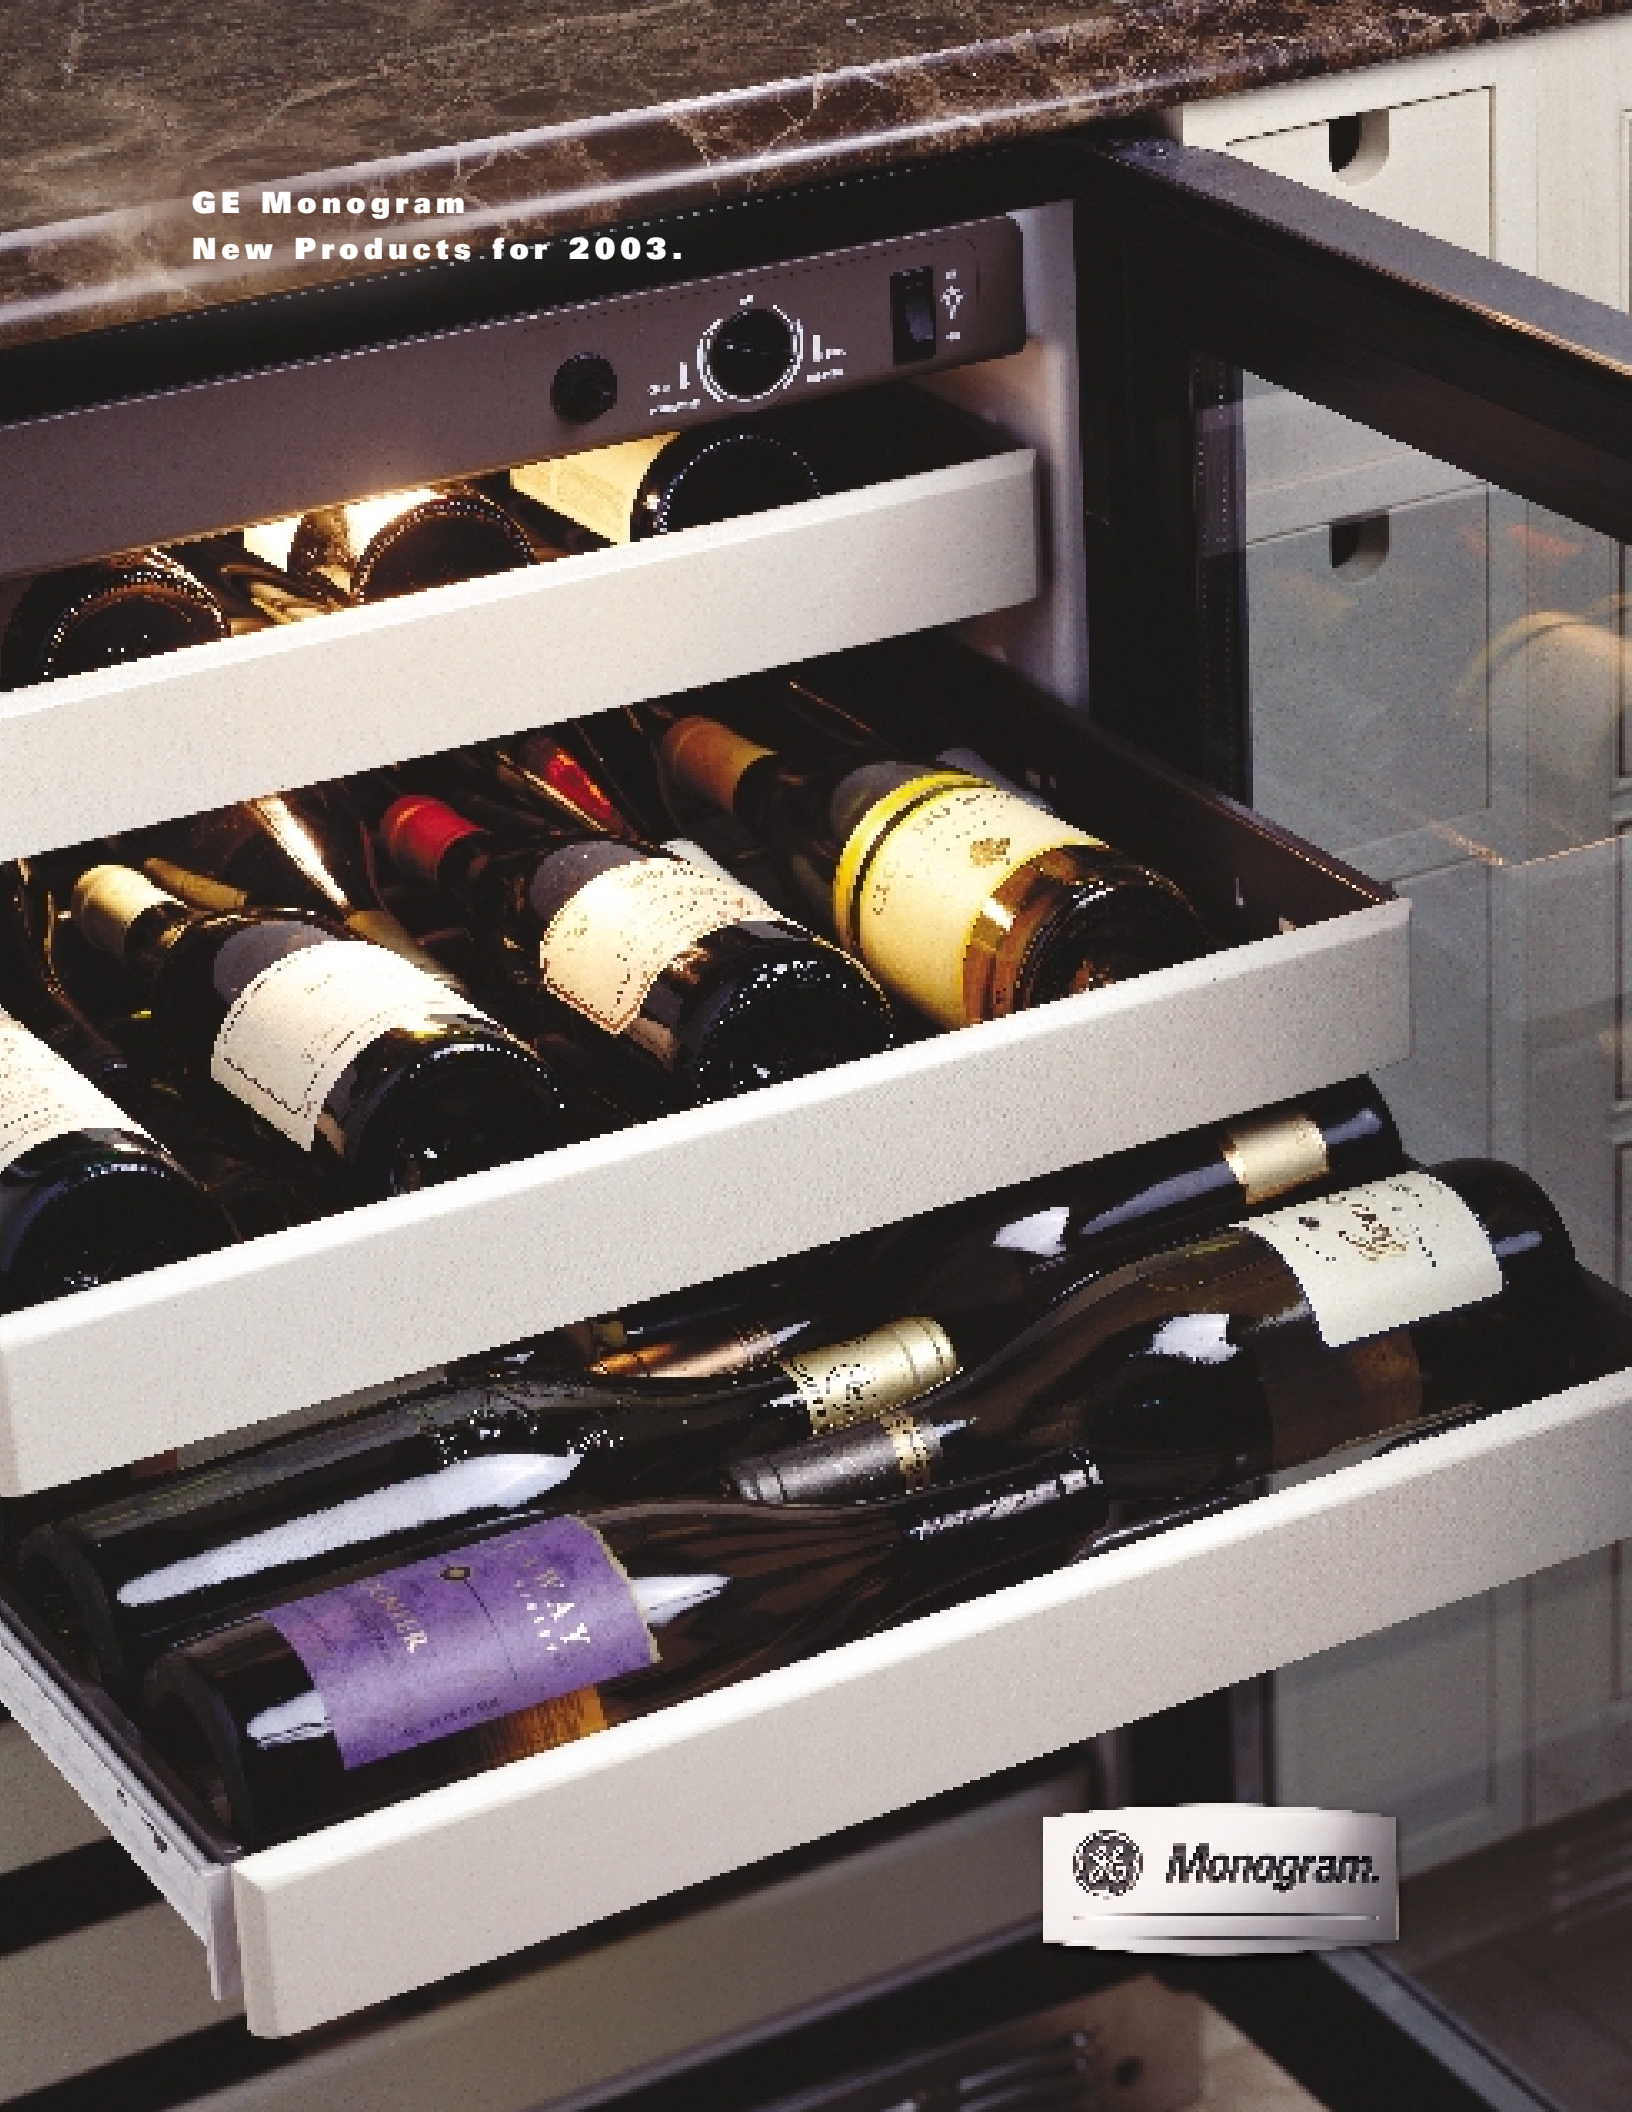

GE Monogram
New Products for 2003.

Cooking Products

Built-In Advantium Ovens

Current Model	New Model	Description	Timing	Key Features
Advantium Ovens				
ZSC2001CSS	ZSC2001FSS	30" Built-In Speedcook	December 2002	New stainless steel appearance
ZSC2000CWWW/BB*	ZSC2000FWWW/BB*	30" Built-In Speedcook	December 2002	New painted steel exterior

*Available in White and Black.

Electronic Wall Ovens

Current Model	New Model	Description	Timing	Key Features
Wall Ovens				
ZET757WD/BD** ZET737WD/BD**	ZET958SF/WF/BF* ZET938SF/WF/BF*	30" Double Electronic Convection 30" Single Electronic Convection	November 2002	New stainless steel model with electronic touch control, new painted steel exterior, self-cleaning racks, multi-convection modes
ZEK957SD/WD/BD* ZEK937SD/WD/BD*	ZEK958SF/WF/BF* ZEK938SF/WF/BF*	27" Double Electronic Convection 27" Single Electronic Convection	November 2002	New painted steel exterior with electronic touch control, self-cleaning racks, multi-convection modes

*Available in Stainless Steel, White and Black. **Available in White and Black only.

Warming Drawers

Current Model	New Model	Description	Timing	Key Features
Warming Drawers				
ZTD910SB/WB/BB*	ZTD910SF/WF/BF*	30" Warming Drawer	November 2002	New painted steel exterior, includes 3 accessory pans
ZKD910SB/WB/BB*	ZKD910SF/WF/BF*	27" Warming Drawer	November 2002	New painted steel exterior, includes 3 accessory pans

Refrigeration Products

Free Standing—Counter Depth

ZFSB23SNSS

Current Model	New Model	Description	Timing	Key Features
Free Standing	ZFSB23SNSS	Free Standing Refrigerator	November 2002	New model, counter depth case, 23 cu. ft. capacity