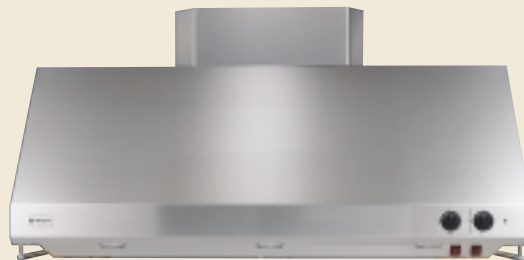

Ventilation

ZV48SSFSS 48" Professional Straight-Sided Hood