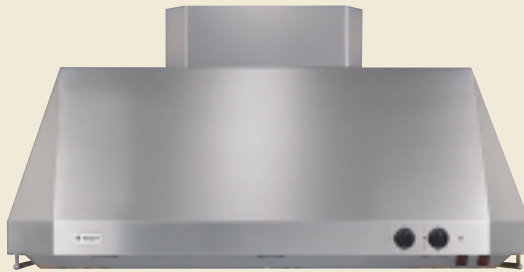

*Available in Stainless Steel, White and Black.

Microwave Ovens

ZEM200SY

ZEM200SF

ZE1660SA

ZE2160SF

Current Model	New Model	Description	Timing	Key Features
Microwave Ovens				
ZEM200SY/WY/GY*	ZEM200SF/WF/BF*	Compact	November 2002	New appearance, turntable, 1.0 cu. ft. capacity, auto sensor
ZE1660SA	ZE2160SF	Stainless Steel Full-Size Countertop	January 2003	New model, 2.1 cu. ft. capacity, built-in trim kit, auto sensor, turntable

*Available in Stainless Steel, White and Black.

Ventilation

ZV890/ZV891YSS

ZV48SSFSS 48" Professional Straight-Sided Hood

ZV48RSFSS 48" Professional Restaurant Style Hood

ZV880/ZV881WSS

ZV48TSFSS 48" Professional Tapered-Sided Hood

ZV1050SFSS 42" Island Hood

Current Model	New Model	Description	Timing	Key Features
Professional Hoods				
ZV890/ZV891YSS	ZV48SSFSS	48" Straight-Sided w/Heat Lamp	November 2002	1200 CFM, seamless finish
ZV880/ZV881WSS	ZV48TSFSS	48" Tapered-Sided w/Heat Lamp	November 2002	Updated silhouette, 1200 CFM, seamless finish
	ZV48RSFSS	48" Restaurant Style w/Heat Lamp	January 2003	New model, true professional appearance, 1200 CFM
ZV680/ZV681YSS	ZV36SSFSS	36" Straight-Sided w/Heat Lamp	November 2002	640 CFM, seamless finish
ZV670/ZV671WSS	ZV36TSFSS	36" Tapered-Sided w/Heat Lamp	November 2002	Updated silhouette, 640 CFM, seamless finish
	ZV36RSFSS	36" Restaurant Style w/Heat Lamp	January 2003	New model, true professional appearance, 640 CFM
ZV370/ZV371YSS	ZV30SSFSS	30" Straight-Sided w/Heat Lamp	November 2002	640 CFM, seamless finish
	ZV30TSFSS	30" Tapered-Sided w/Heat Lamp	November 2002	New 30" model, updated silhouette, 640 CFM, seamless finish
	ZV30RSFSS	30" Restaurant Style w/Heat Lamp	January 2003	New model, true professional appearance, 640 CFM
Island Hood				
	ZV1050SFSS	42" Dual Blower	January 2003	New model, 1080 CFM, 4 halogen lights, seamless finish